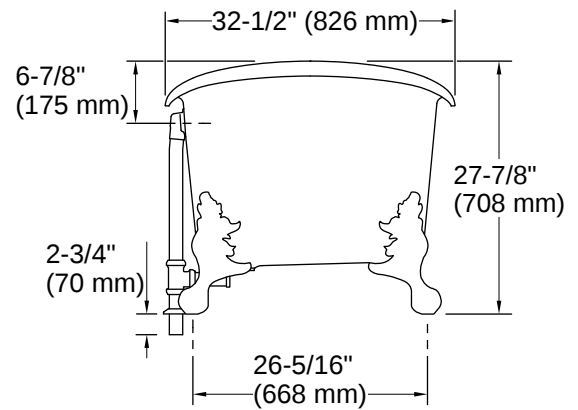

Installation

- Freestanding
- Requires K-7159 drain (sold separately)
- Requires K-204 ball-and-claw feet (sold separately)

Installation Notes

Install this product according to the installation instructions.

Measure your actual product for rough-in details.

The hot water supply should be 70% of the capacity of the bath or greater. Installations will vary.