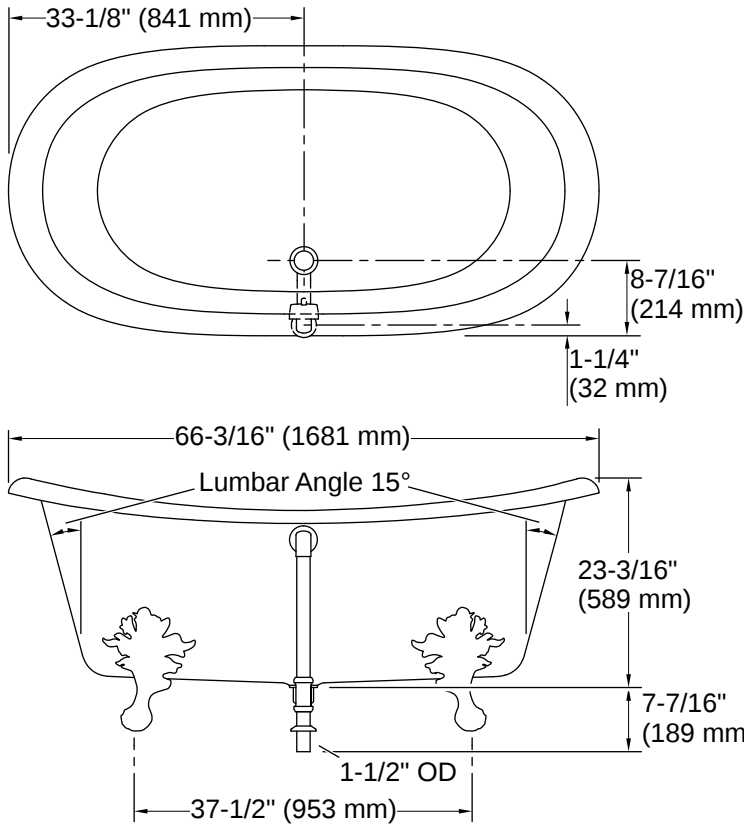

Installation

- Freestanding
- Requires K-7159 drain (sold separately)
- Requires K-204 ball-and-claw feet (sold separately)

Installation Notes

Install this product according to the installation instructions.

Measure your actual product for rough-in details.

The hot water supply should be 70% of the capacity of the bath or greater. Installations will vary.