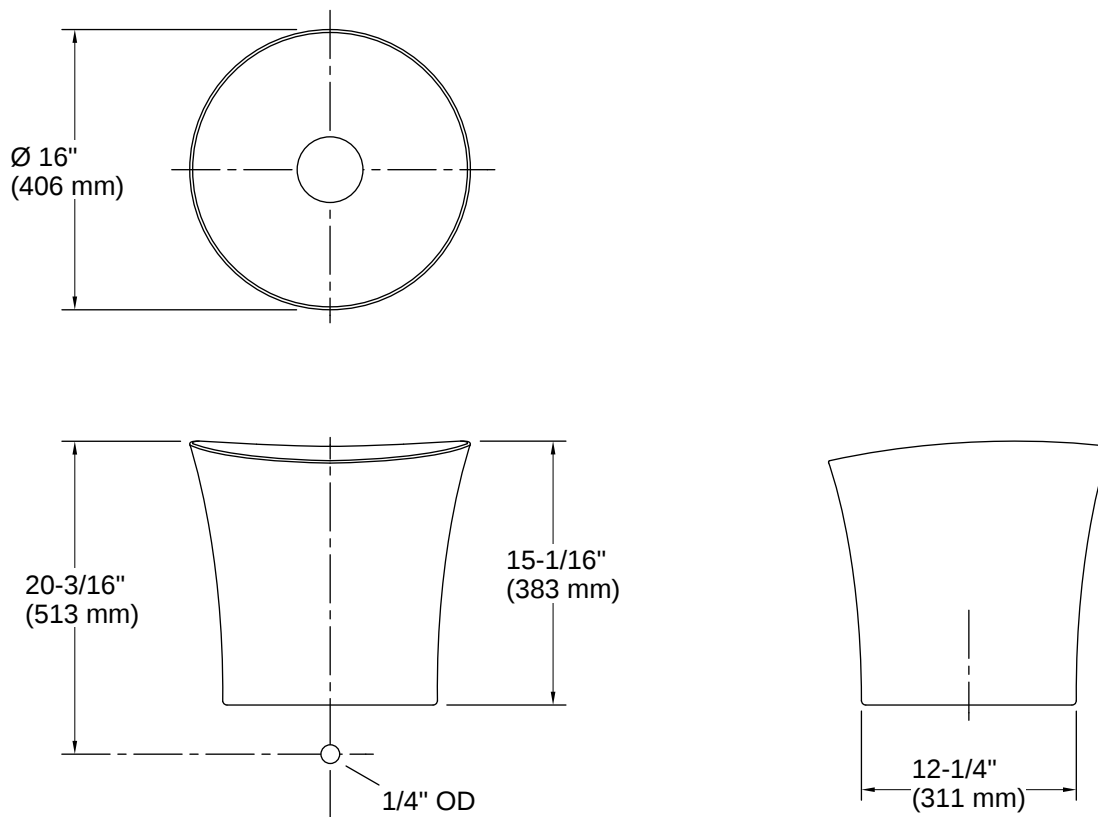

Installation

- Vessel or pedestal

Installation Notes

Install this product according to the installation instructions.

IMPORTANT! This installation requires a wall-mounted faucet. In areas with subfreezing winter temperatures, plan to install this product to an interior wall to protect the water supply and drain lines from freezing.