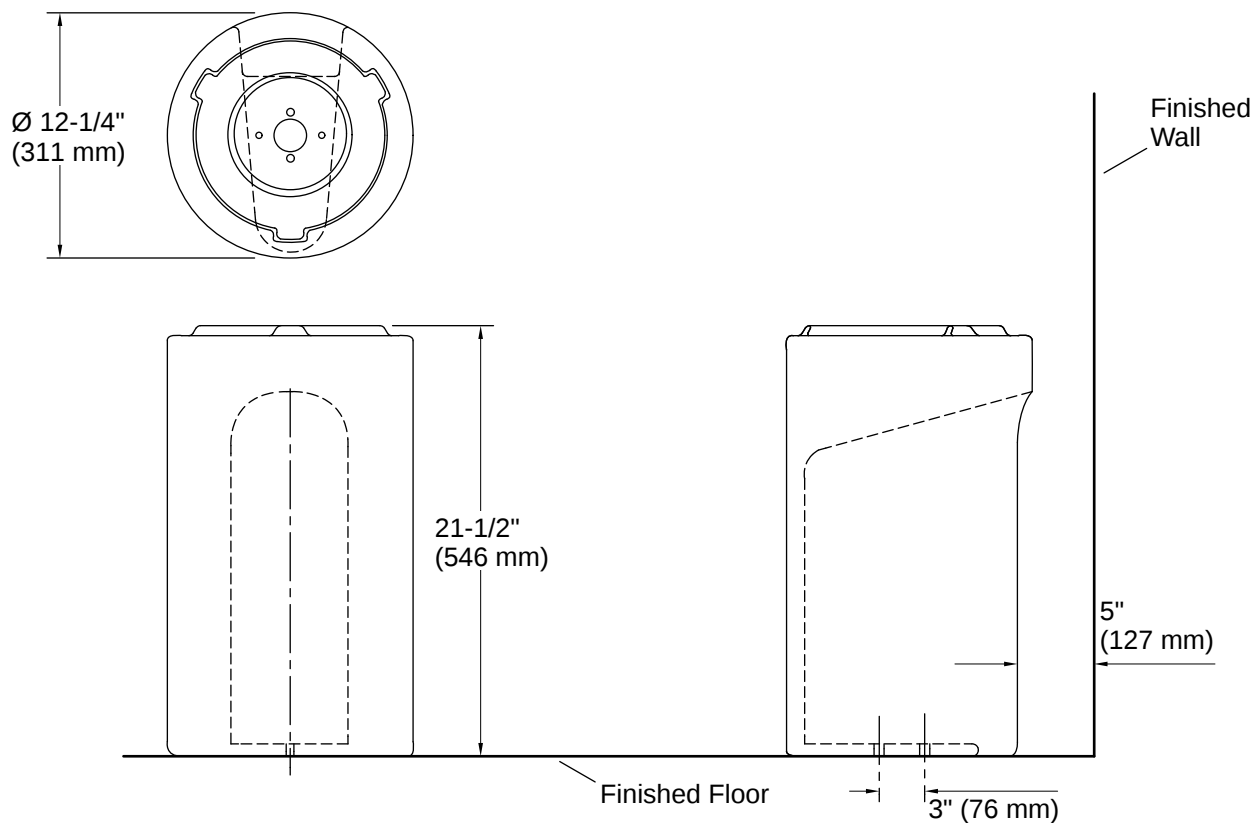

Installation

- Pedestal

Installation Notes

Install this product according to the installation instructions.

IMPORTANT! This installation requires a wall-mounted faucet. In areas with subfreezing winter temperatures, plan to install this product to an interior wall to protect the water supply and drain lines from freezing.