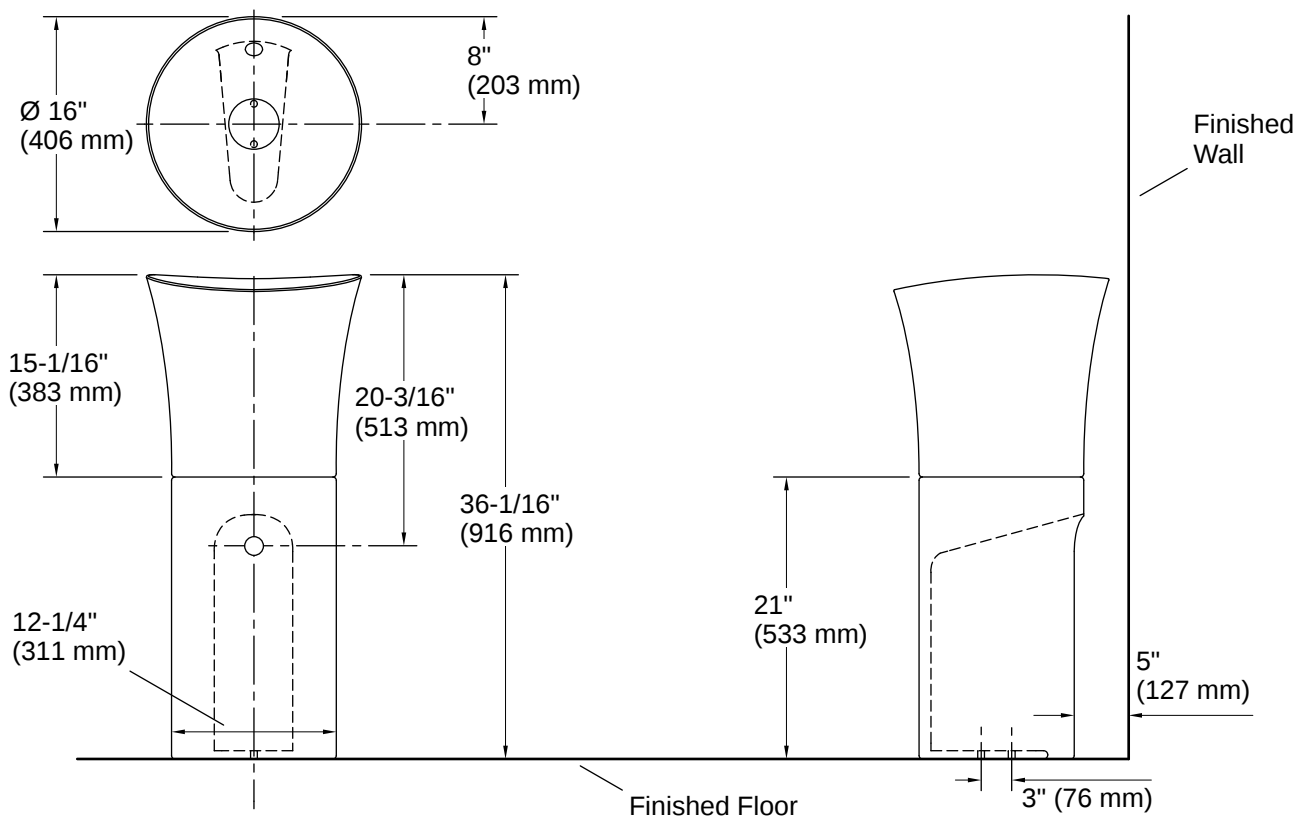

Installation

- Pedestal

Installation Notes

Install this product according to the installation instructions.

IMPORTANT! This installation requires a wall-mounted faucet. In areas with subfreezing winter temperatures, plan to install this product to an interior wall to protect the water supply and drain lines from freezing.