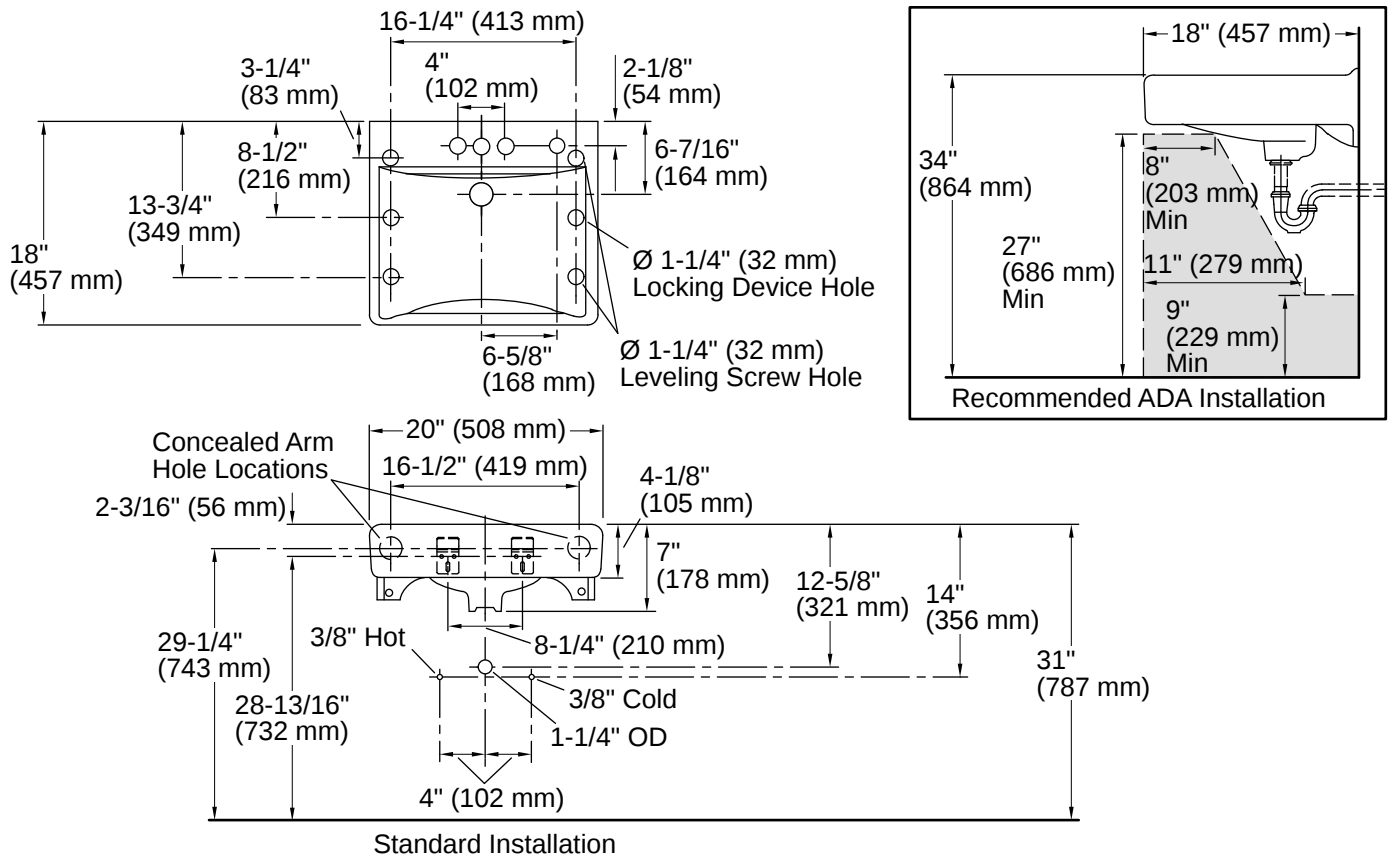

Soho® | K-2054-R

20" x 18" wall-mount/concealed arm carrier arm bathroom sink with 4" centerset faucet holes and right-hand soap dispenser hole

Features

- Made from premium materials that withstand high-volume usage
- 20" (508 mm) x 18" (457 mm)
- Faucet sold separately
- Includes soap dispenser drilling on right

ADA

ICC/ANSI A117.1

CSA B651

OBC

Technical Information

Number of Deck Holes:	4
Faucet Hole(s) Size:	1-3/8" (35 mm)
Center(s):	4" (102 mm)
With Overflow:	Yes
Soap/Lotion Hole Size:	1-1/4" (32 mm)
Drain Hole Diameter:	1-3/4" (44 mm)
Basin Configuration:	Single Bowl
Basin Length:	18" (457 mm)
Basin Width:	13" (330 mm)
Basin Depth:	5-7/8" (149 mm)

4-15-2026 0:3 - US-CA

Installation

- Wall-mount
- Drilled for concealed arm carrier installation

Installation Notes

Install this product according to the installation instructions.

If an arm carrier is used, select a soap dispenser with a 1" (25 mm) maximum shank diameter to avoid interference with the arm carrier. Use a soap dispenser with adequate shank length to extend through the 4-1/8" (105 mm) sink thickness.