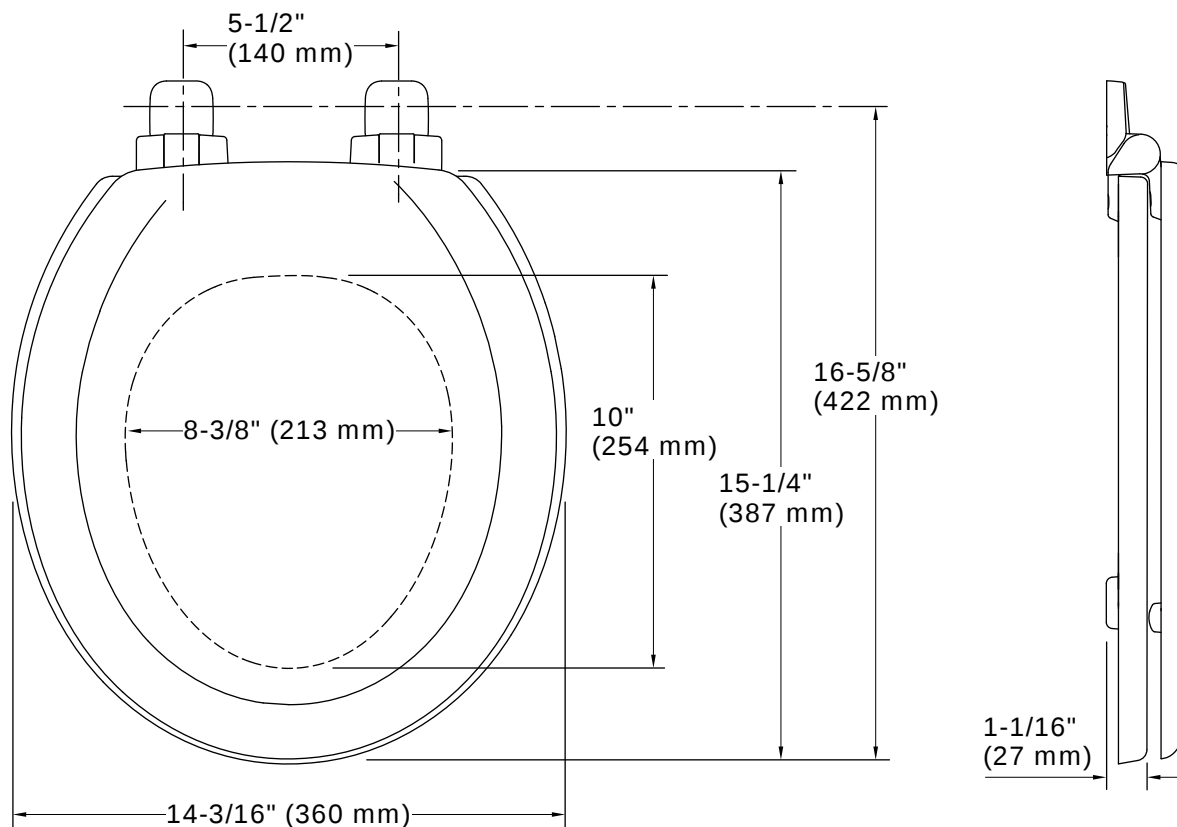

Installation Notes

Install this product according to the installation instructions.