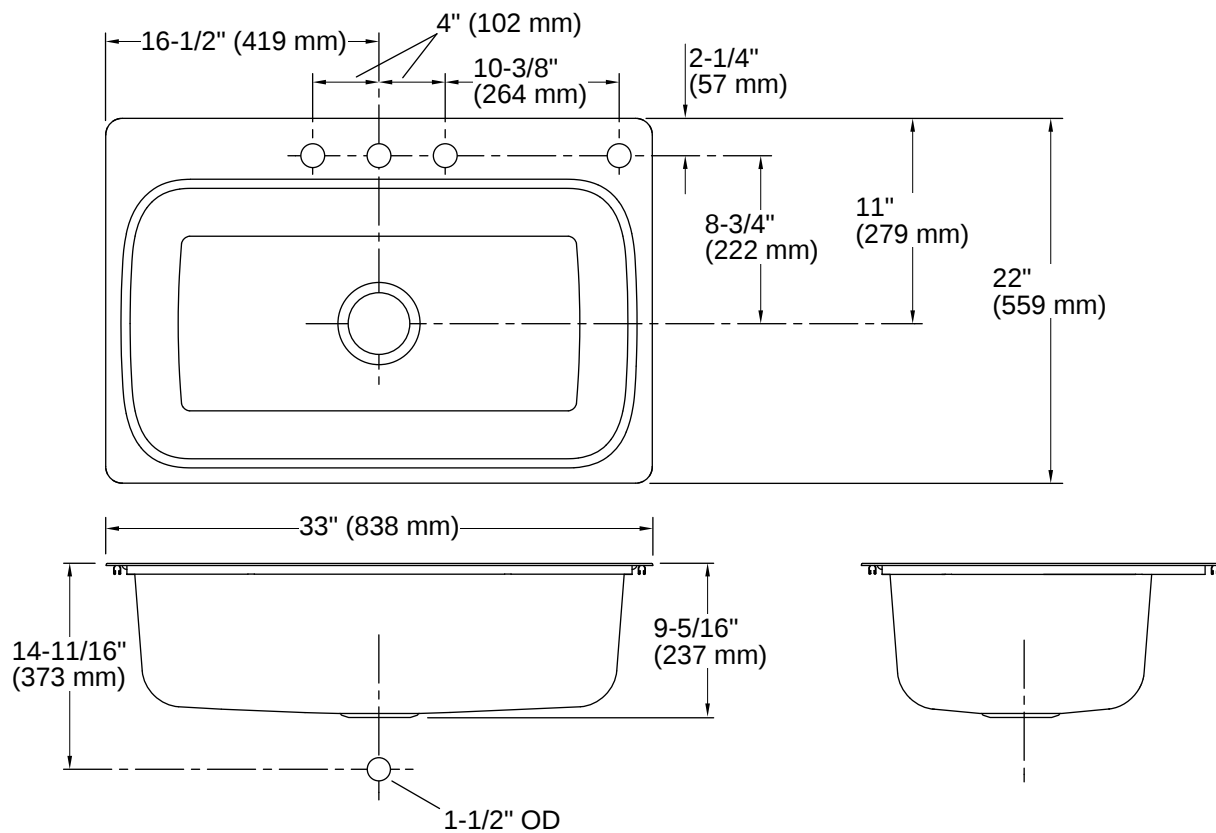

Installation

- Top-mount

Installation Notes

Install this product according to the installation instructions.