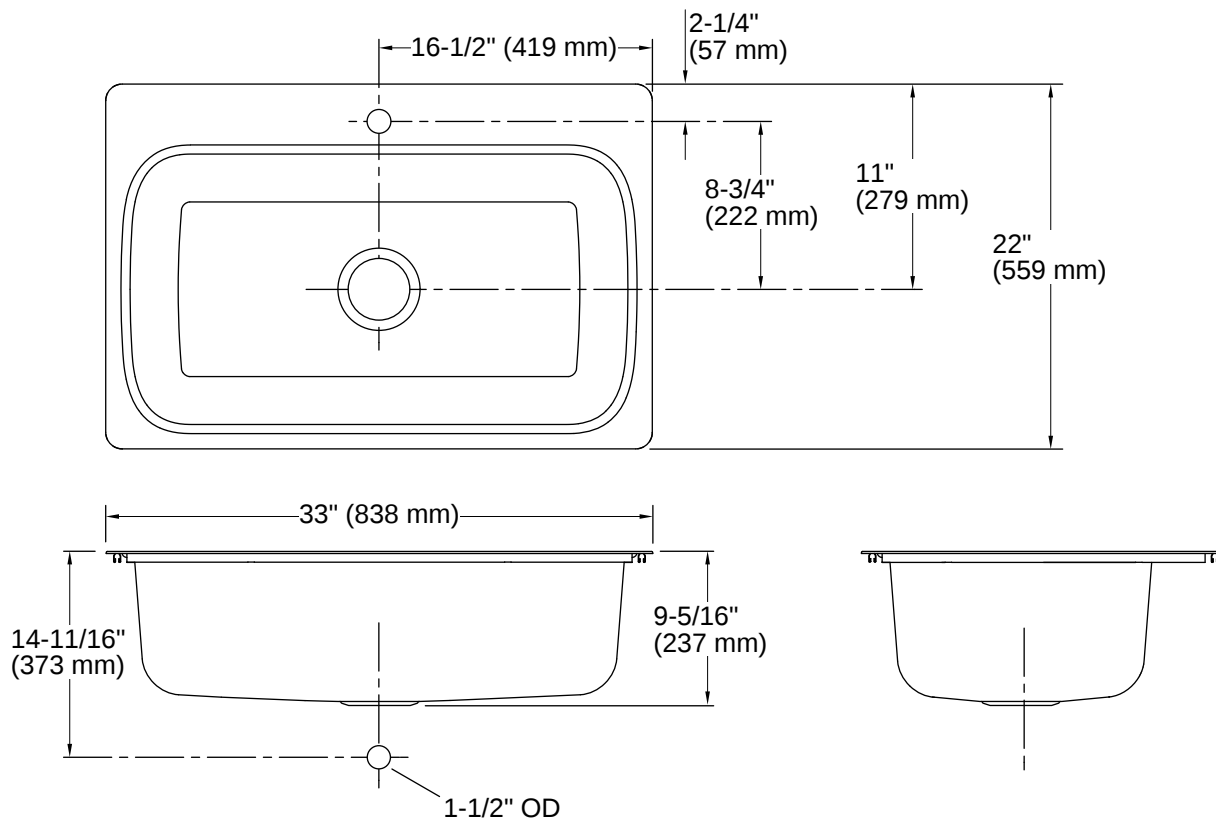

Installation

- Top-mount

Installation Notes

Install this product according to the installation instructions.