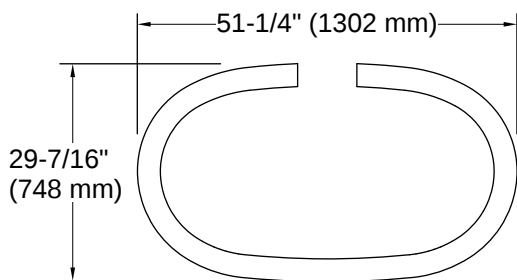

Installation Notes

Install this product according to the installation instructions.