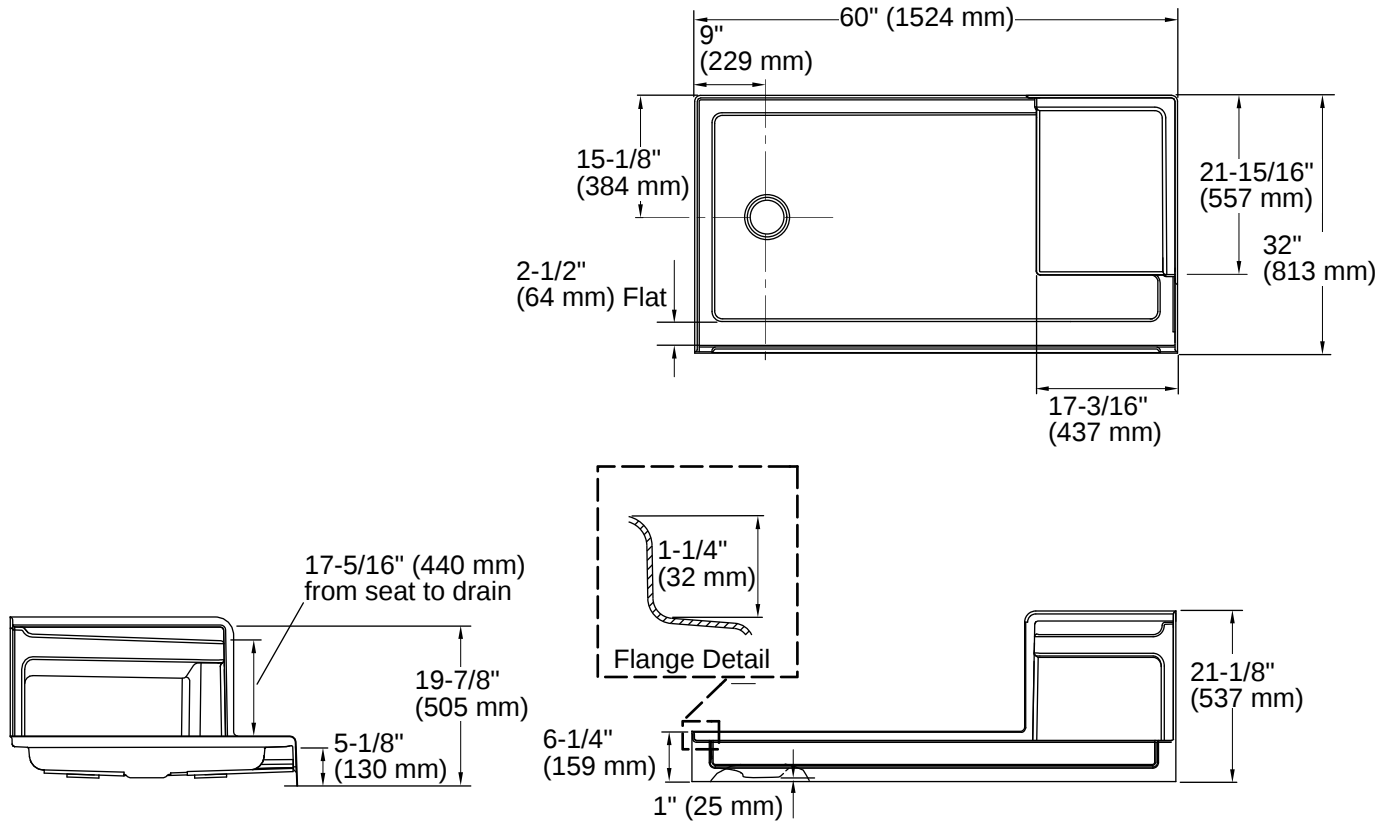

Installation

- Left drain

Installation Notes

Install this product according to the installation instructions.

Measure your actual product for rough-in details.

Shimming may be required between the stud frame and the fixture.

Stud opening tolerance is +1/4" (6 mm), -0" (0 mm).

KOHLER steam generator/control kit are designed for use with this product. Kohler Co. shall not be responsible for problems encountered due to the installation and use of other manufacturer's steam generators.

1-800-4KOHLER (1-800-456-4537)

Kohler Co. reserves the right to make revisions without notice to product specifications.

For the most current specification sheet, go to www.kohler.com USA or www.kohler.ca Canada.

4-15-2026 3:11 - US-CA