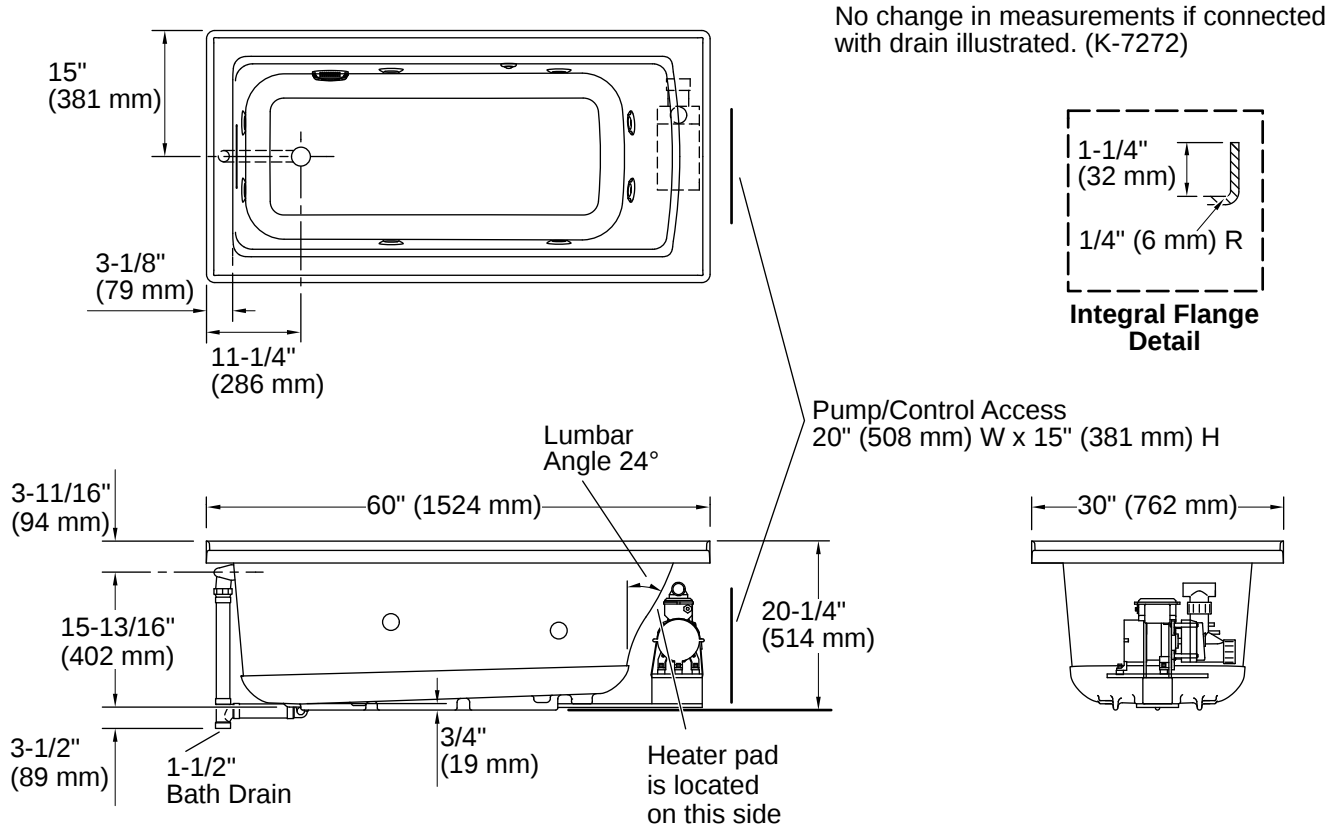

Installation

- Left drain
- Alcove
- Requires Clearflo slotted overflow bath drain (sold separately)

Installation Notes

Install this product according to the installation instructions.

Measure your actual product for rough-in details.

The hot water supply should be 70% of the capacity of the bath or greater. Installations will vary.

Provide one grounded electrical outlet within 24" (610 mm) of each component.