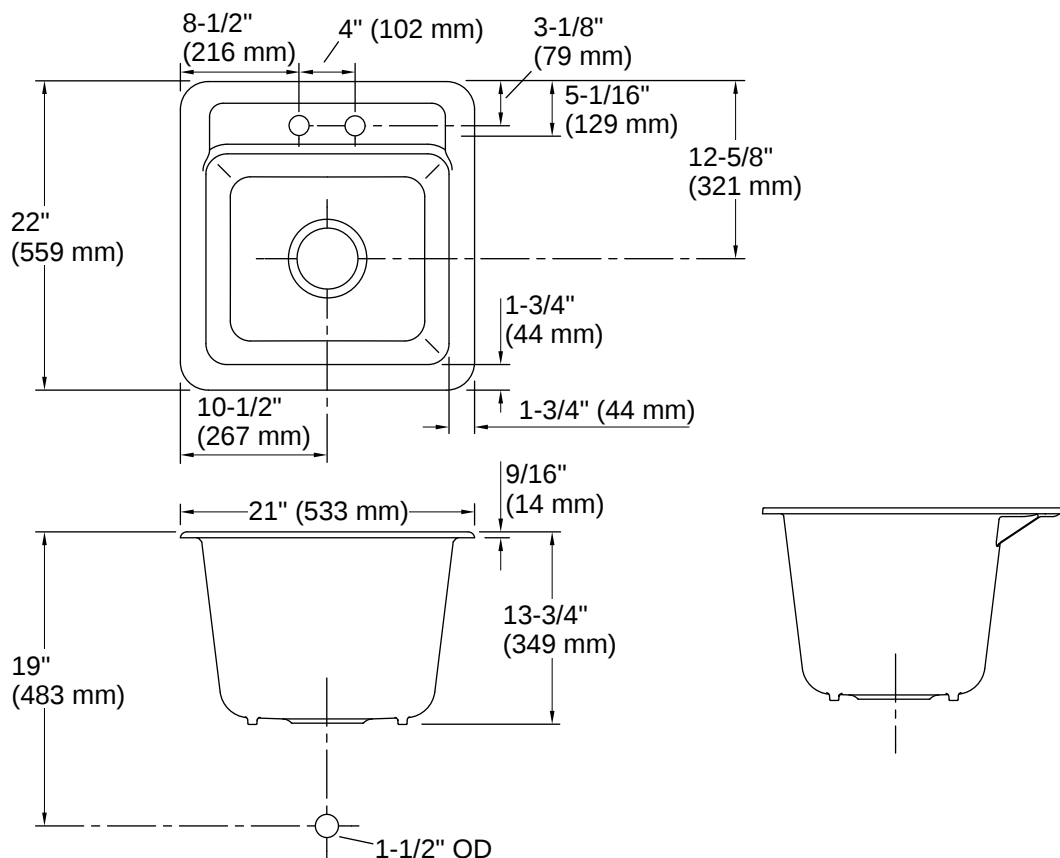

Park Falls™ | K-19022-2

21" top-/undermount single-bowl utility sink

Features

- Fits minimum 21" (533 mm) base cabinet if installed as top-mount
- Single bowl
- 12-1/2" depth provides generous workspace
- Two faucet holes
- Small size fits compact spaces

THE BOLD LOOK
OF **KOHLER**

Codes/Standards

ASME A112.19.1/CSA B45.2

Technical Information

All product dimensions are nominal.

Number of Deck Holes:	2
Faucet Hole(s) Size:	1-3/8" (35 mm)
Drain Hole Diameter:	3-7/8" (98 mm)
Minimum Base Cabinet Width:	24" (610 mm)
Basin Configuration:	Single Bowl

Installation

- Fits minimum 24" (610 mm) base cabinet if installed as undermount
- Dual-mount sink can be installed as top-mount or undermount
- Undermount installation kit not included

Installation Notes