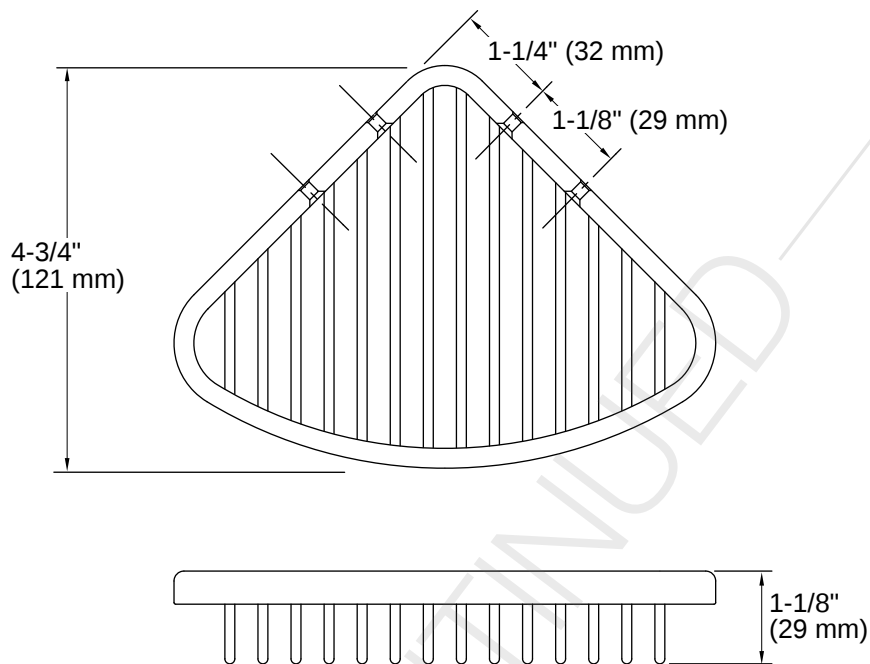

Installation

- Designed for corner installation
- Mounting hardware included

Installation Notes

Install this product according to the installation instructions.

Shower basket must be mounted to a brace between the wall studs.

The screws (provided) must be attached to ceramic tile, cement board, or a brace between the wall studs.

If mounting on ceramic tile, do not position the screw locations of the shower basket on a grout line.

Apply silicone sealant into the drilled holes before securing the shower basket to the finished surface. This will reduce the risk of water damage behind the finished surface.