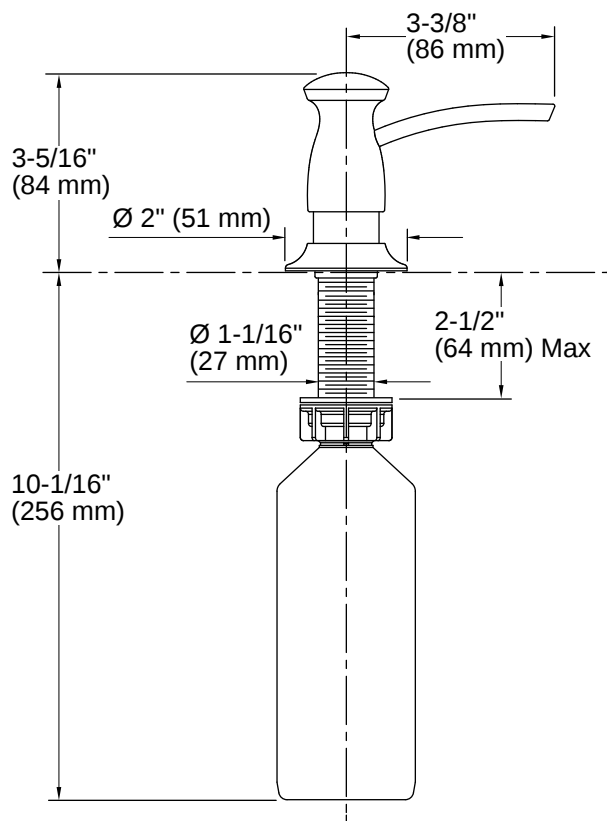

Installation Notes

Install this product according to the installation instructions.