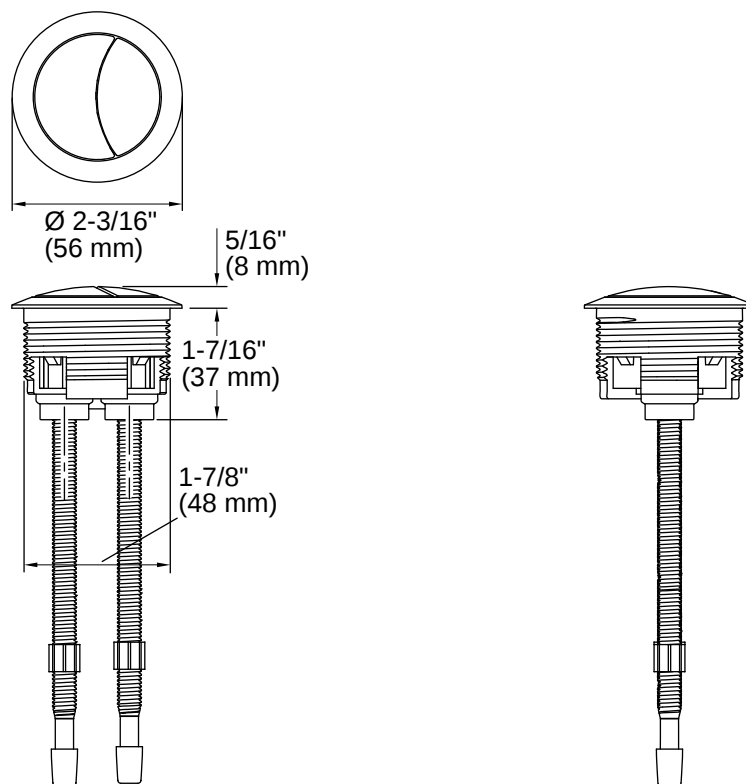

Installation Notes

Install this product according to the installation instructions.