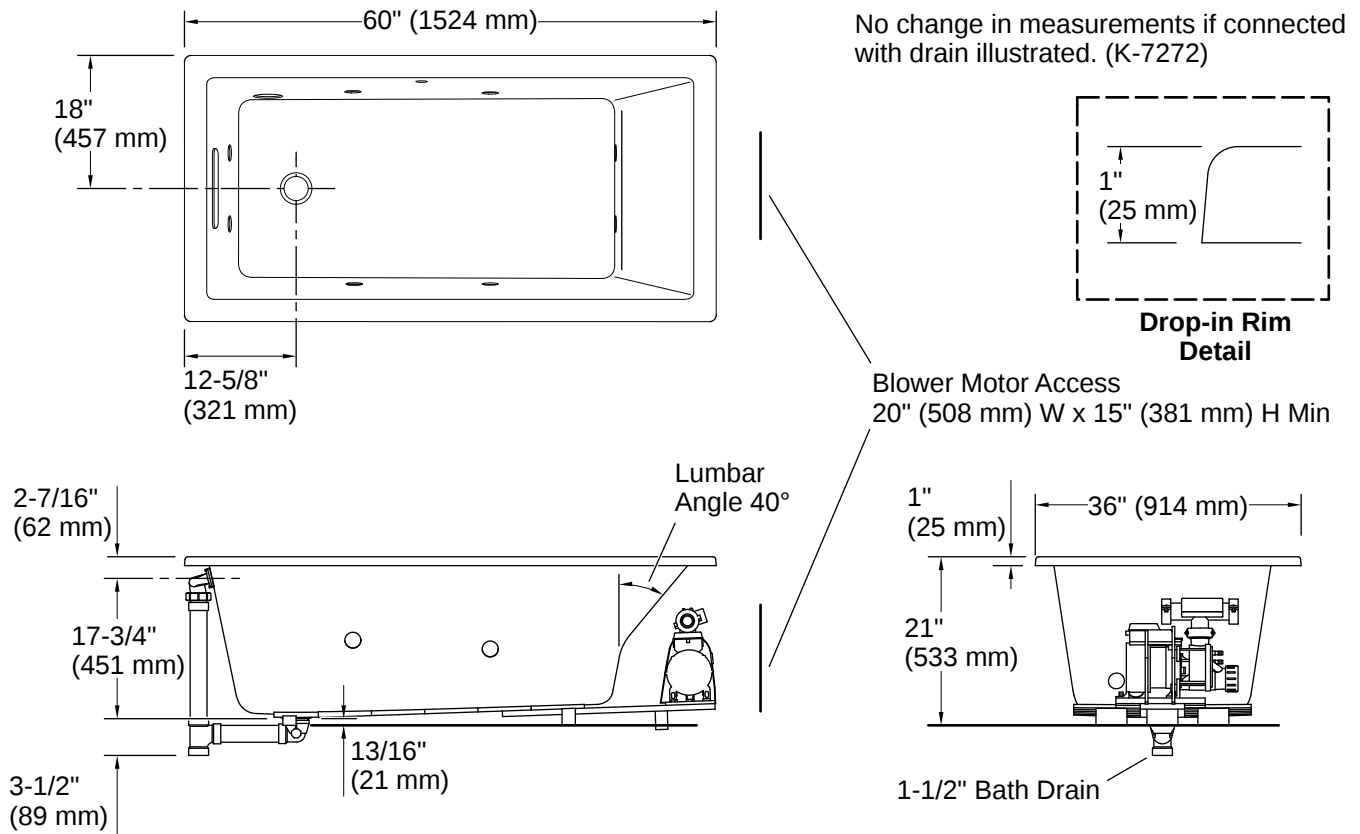

Installation

- Drop-in or undermount
- Reversible drain
- Requires Clearflo slotted overflow bath drain (sold separately)

Installation Notes

Install this product according to the installation instructions.

Measure your actual product for rough-in details.

The hot water supply should be 70% of the capacity of the bath or greater. Installations will vary.