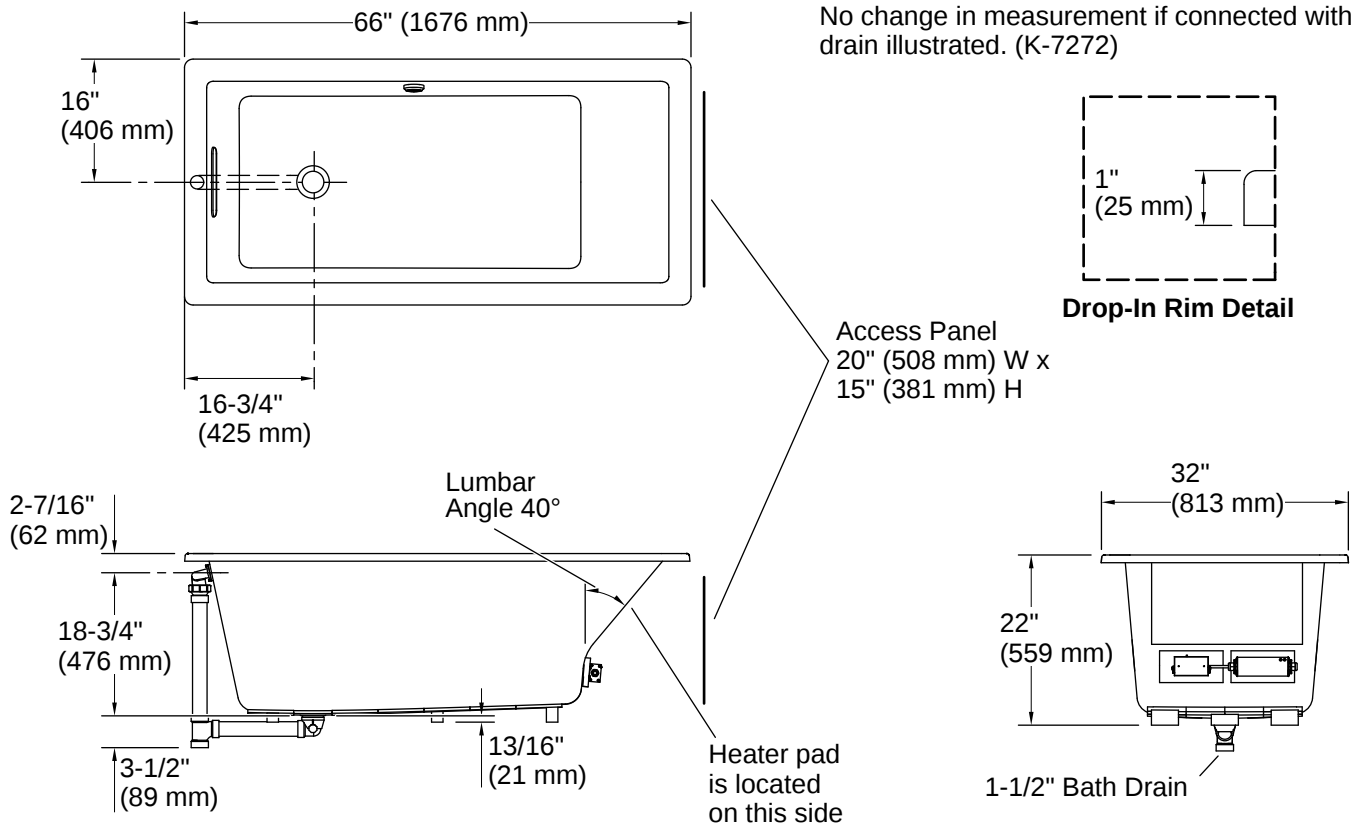

THE BOLD LOOK
OF **KOHLER**

Codes/Standards

ASME A112.19.7/CSA B45.10
CSA B45.5/IAPMO Z124
ASTM E162
ASTM E662
UL 1795
UL Listed

Technical Information

All product dimensions are nominal.

Drain Location:	Reversible
Drain Hole Diameter:	2-1/4" (57 mm)
Minimum Flat for Door:	2-7/16" (61 mm)
Basin Area, Bottom:	44-1/2" x 22-5/16" (1130 mm x 567 mm)
Basin Area, Top:	59-5/8" x 25-1/2" (1514 mm x 648 mm)
Water Depth:	18" (457 mm)
Water Capacity:	85.8 gal (324.8 L)
Minimum Floor Load:	50 lbs/ft ²
Weight:	92 lbs (41.7 kg)
Cutout:	Drop-in, 64-1/2" x 30-1/2" (1638 mm x 775 mm)

Installation

- Reversible drain
- Drop-in or undermount
- Requires 110 V electrical service
- Requires Clearflo slotted overflow bath drain (sold separately)

Installation Notes

Install this product according to the installation instructions.

Measure your actual product for rough-in details.

The hot water supply should be 70% of the capacity of the bath or greater. Installations will vary.

Kit is required for under-mount installations (sold separately).