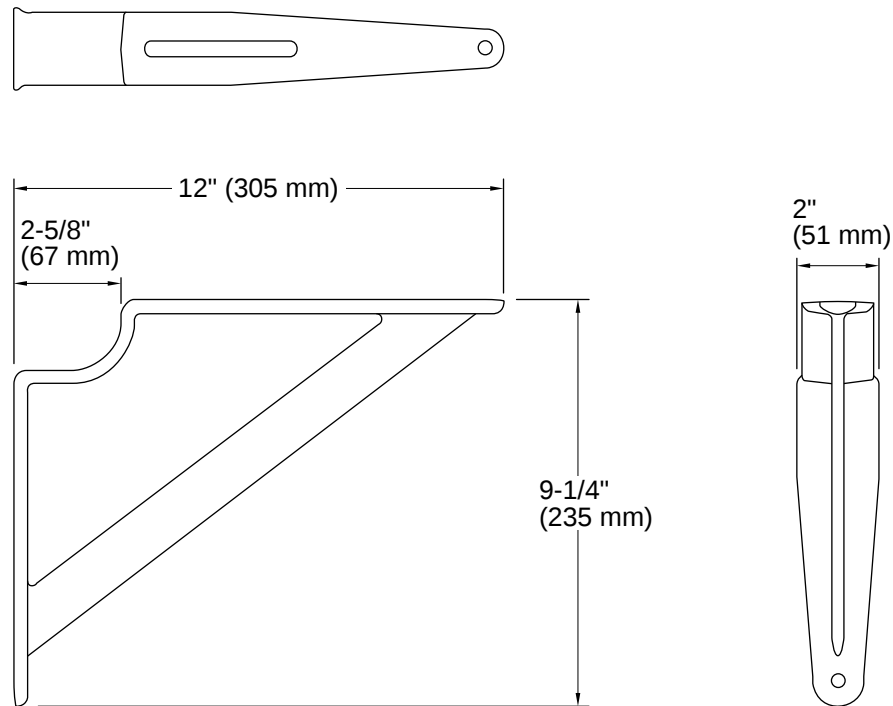

Installation Notes

Install this product according to the installation instructions.