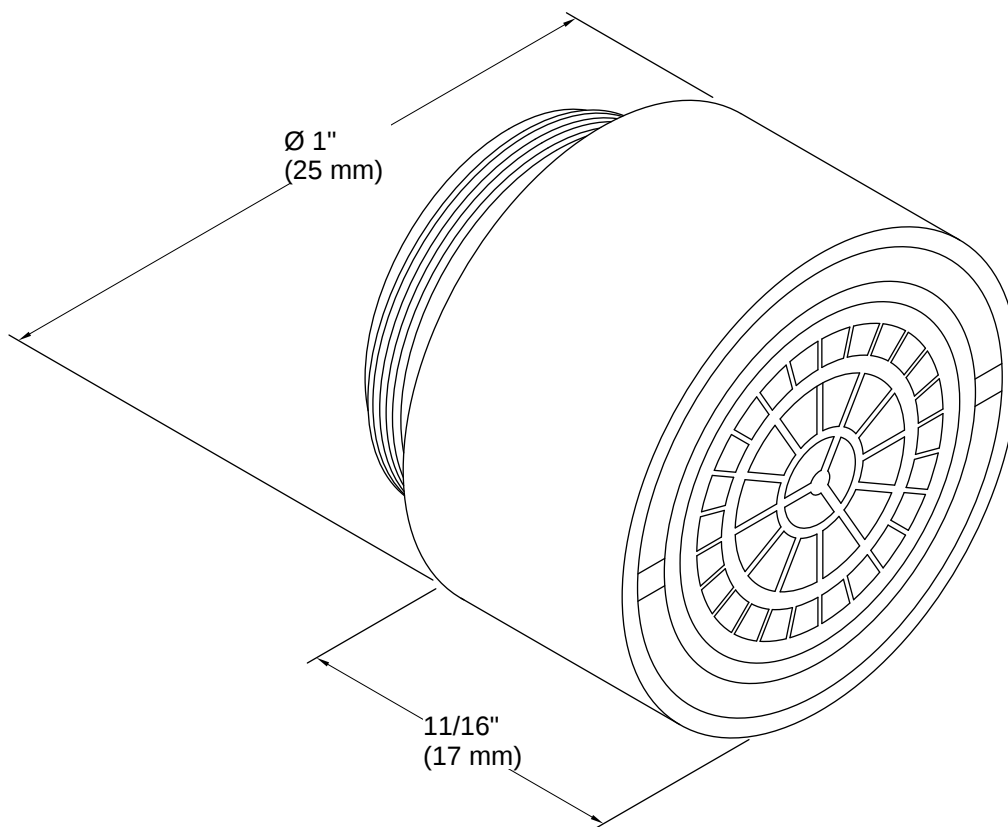

Installation Notes

Install this product according to the installation instructions.