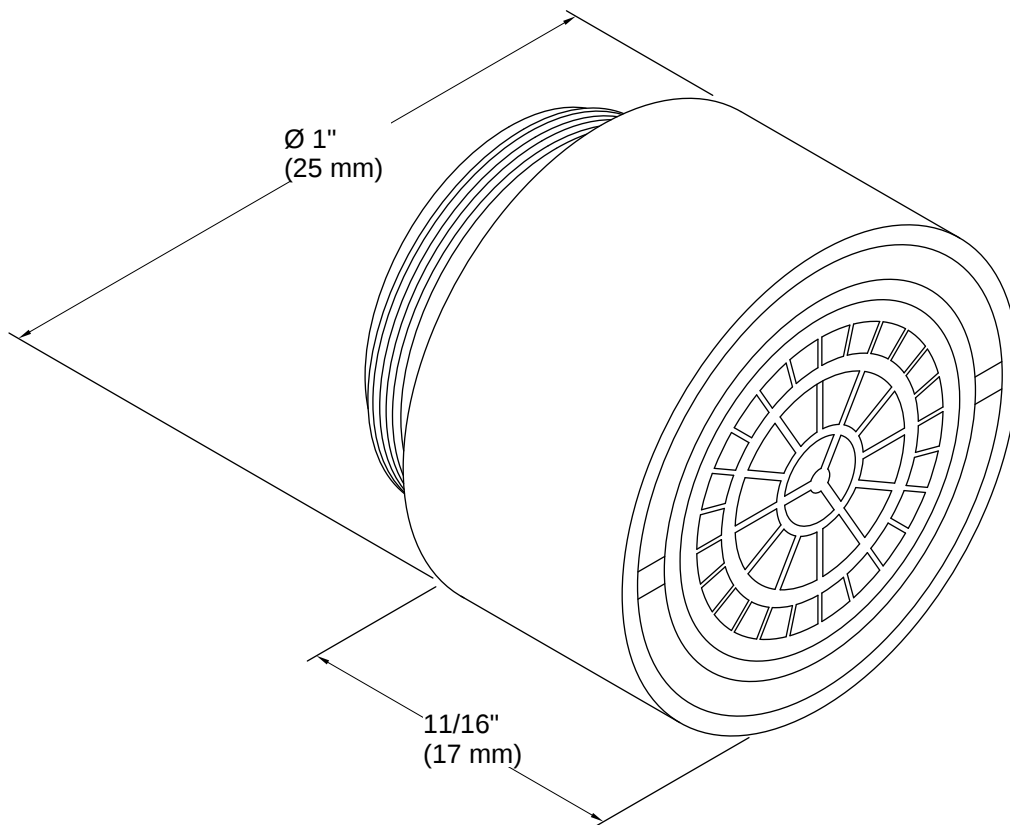

Installation Notes

Install this product according to the installation instructions.