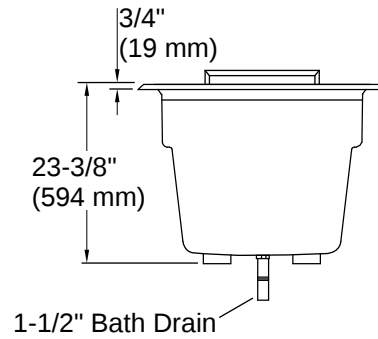

Drain Location:	Reversible
Drain Hole Diameter:	2-1/4" (57 mm)
Minimum Flat for Door:	15/16" (24 mm)
Basin Area, Bottom:	36" x 21" (914 mm x 533 mm)
Basin Area, Top:	42" x 26" (1067 mm x 660 mm)
Water Depth:	17-7/8" (454 mm)
Water Capacity:	68 gal (257.4 L)
Minimum Floor Load:	61 lbs/ft ²
Weight:	60 lbs (27.2 kg)
Cutout:	Drop-in, 46-1/2" x 30-1/2" (1181 mm x 775 mm)

K-23726 Drain treatment

K-23732 Tub & shower cleaner

K-7213 Cable bath drain with PVC tubing

K-7214 Cable bath drain, less PVC tubing

K-7265 Brass toe tap bath drain

1-800-4KOHLER (1-800-456-4537)
 Kohler Co. reserves the right to make revisions without notice to product specifications.
 For the most current specification sheet, go to www.kohler.com USA or www.kohler.ca Canada.
 4-14-2026 23:7 - US-CA

No change in measurement if connected with drain illustrated. (K-7265)

Installation

- Reversible drain
- Drop-in

Installation Notes

Install this product according to the installation instructions.

Measure your actual product for rough-in details.