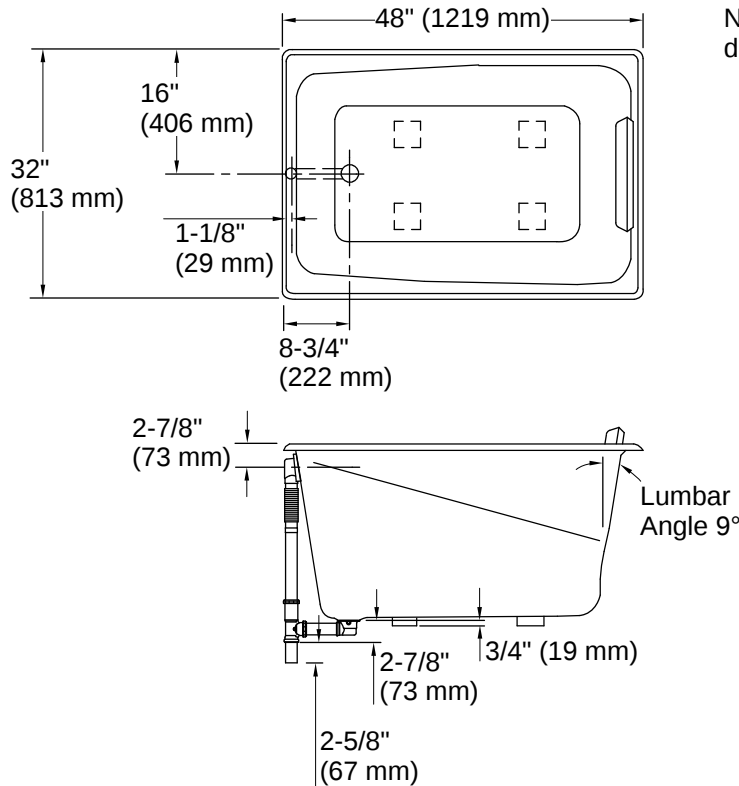

Drain Location:	Reversible
Drain Hole Diameter:	2-1/4" (57 mm)
Minimum Flat for Door:	15/16" (24 mm)
Basin Area, Bottom:	36" x 21" (914 mm x 533 mm)
Basin Area, Top:	42" x 26" (1067 mm x 660 mm)
Water Depth:	17-7/8" (454 mm)
Water Capacity:	68 gal (257.4 L)
Minimum Floor Load:	61 lbs/ft ²
Weight:	60 lbs (27.2 kg)
Cutout:	Drop-in, 46-1/2" x 30-1/2" (1181 mm x 775 mm)

No change in measurement if connected with drain illustrated. (K-7265)

Installation

- Reversible drain
- Drop-in

Installation Notes

Install this product according to the installation instructions.

Measure your actual product for rough-in details.