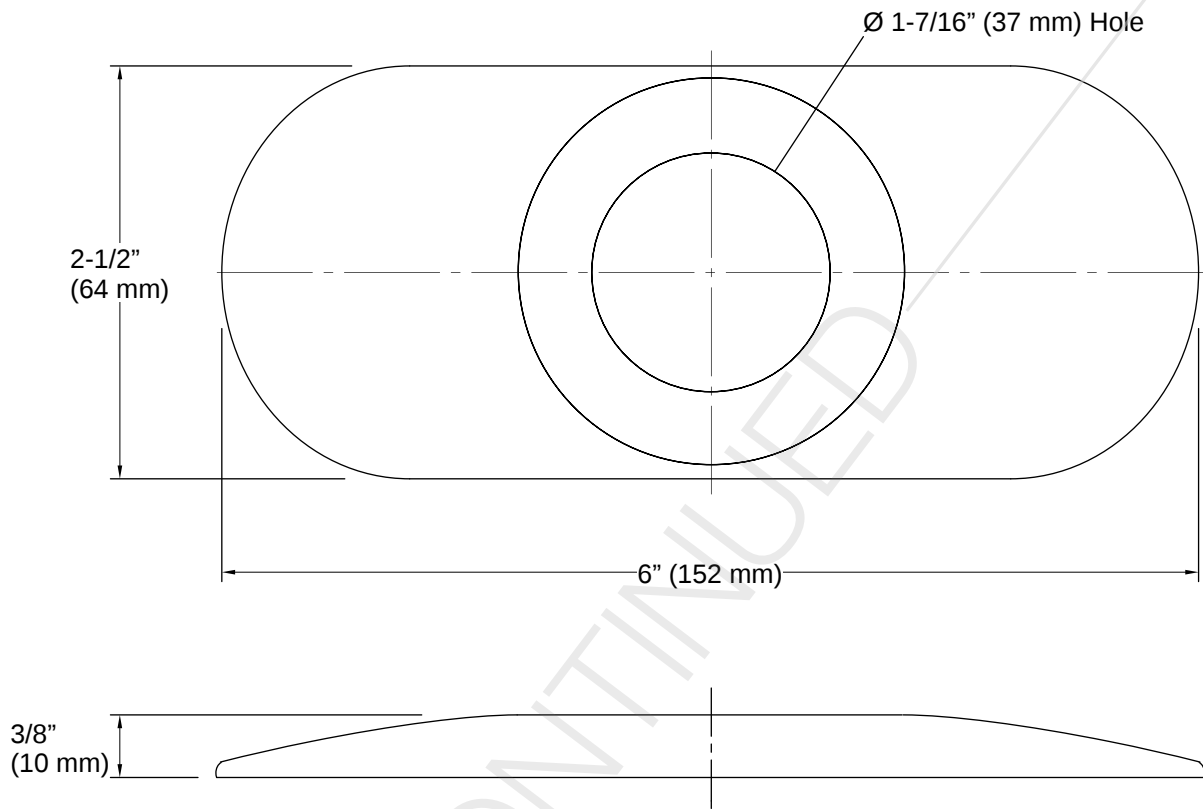

Installation

- Three-hole installation

Installation Notes

Install this product according to the installation instructions.