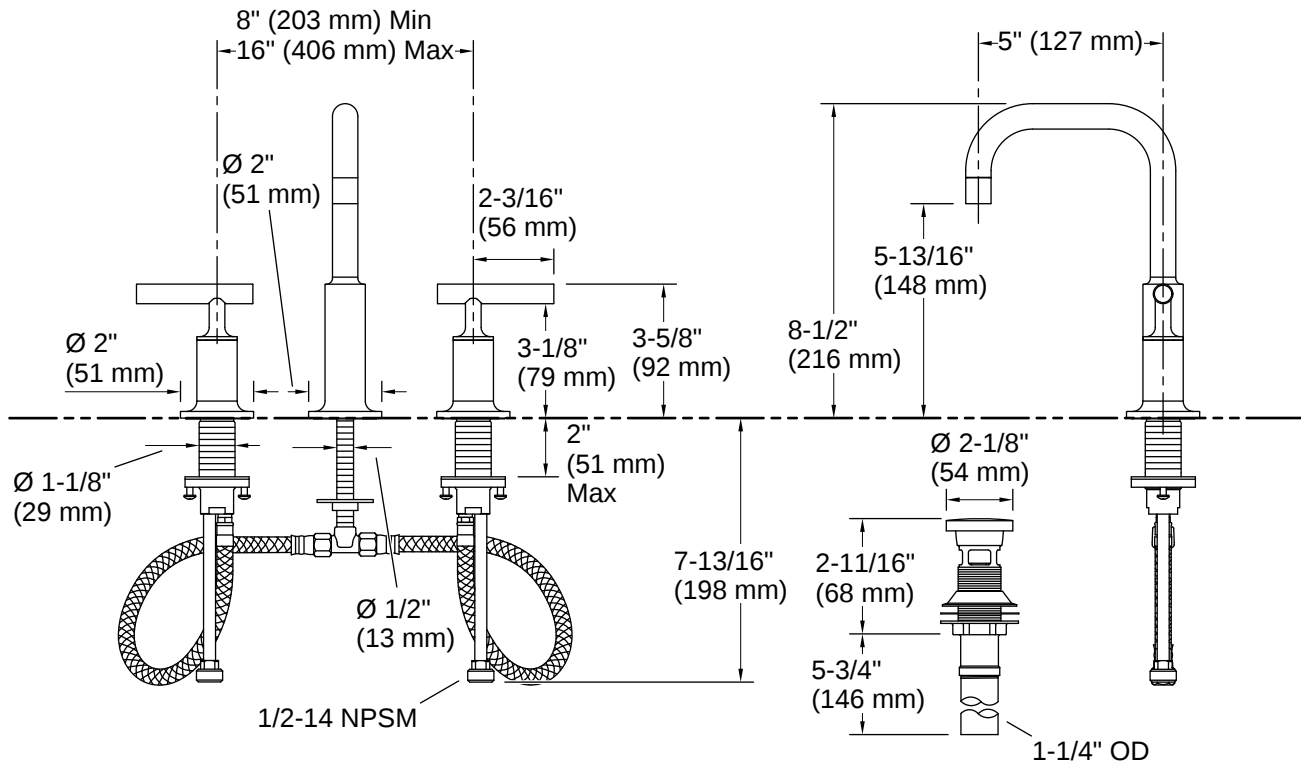

Purist® | K-14406-4

Widespread bathroom sink faucet with Lever handles, 1.2 gpm

Features

- Two Lever handles offer separate control of hot and cold water
- 1.2 gpm (4.5 lpm) maximum flow rate at 60 psi (4.14 bar)
- KOHLER® ceramic disc valves exceed industry longevity standards for a lifetime of durable performance
- Coordinates with Purist faucets, accessories, and showering components to complete your bathroom
- Includes metal touch-activated drain with 1-1/4" tailpiece

Spout Reach: 5" (127 mm)

Flow Rate

Faucet Flow Rate: 1.2 gpm (4.5 l/min)

Valves

Included Valves: Ceramic disc, Volume Control

Material

- Premium metal construction for durability and reliability
- KOHLER finishes resist corrosion and tarnishing

Installation

- Handles are preassembled on valves to simplify installation
- For 8" - 16" (203 - 406 mm) centers
- Widespread

Installation Notes

Install this product according to the installation instructions.