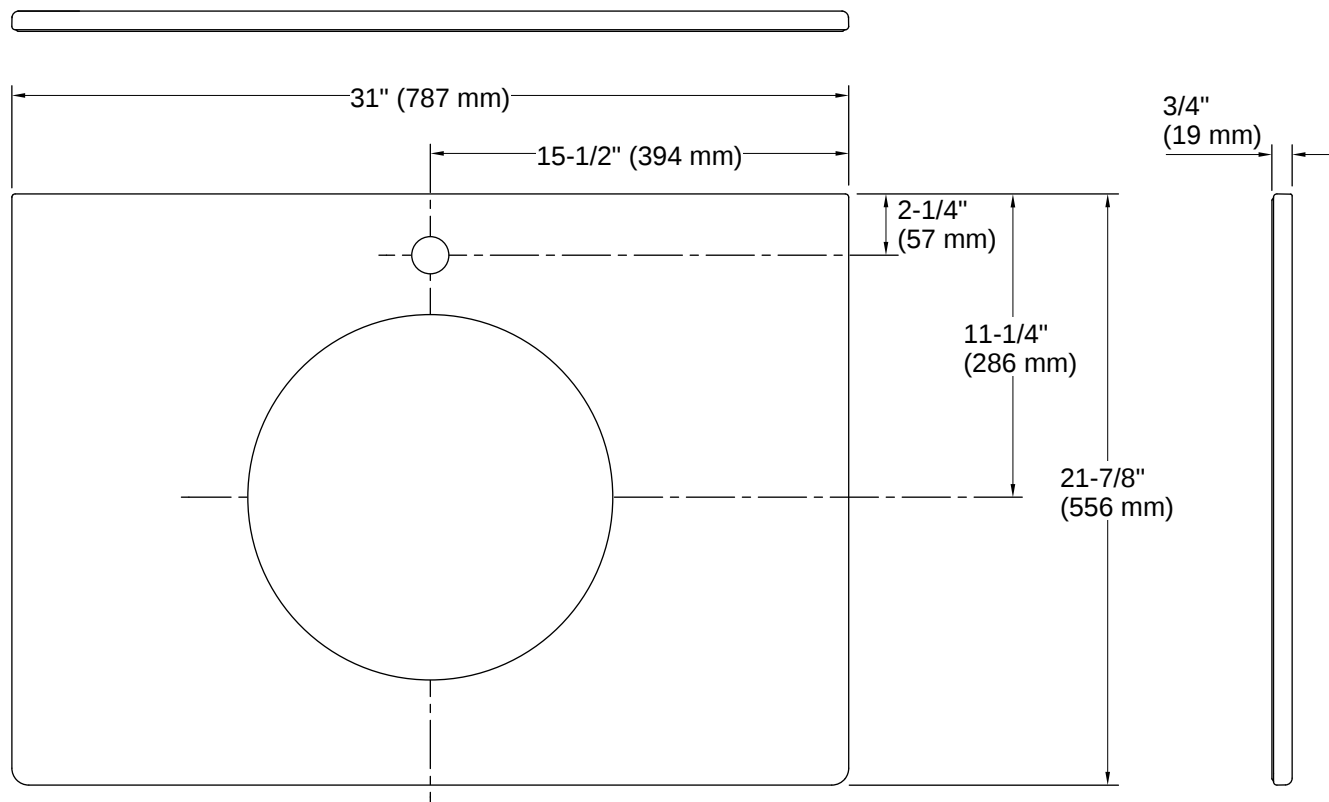

Installation

- Vanity top

Installation Notes

Install this product according to the installation instructions.

This sink is designed to be installed as an integrated vanity top to a KOHLER or standard vanity.