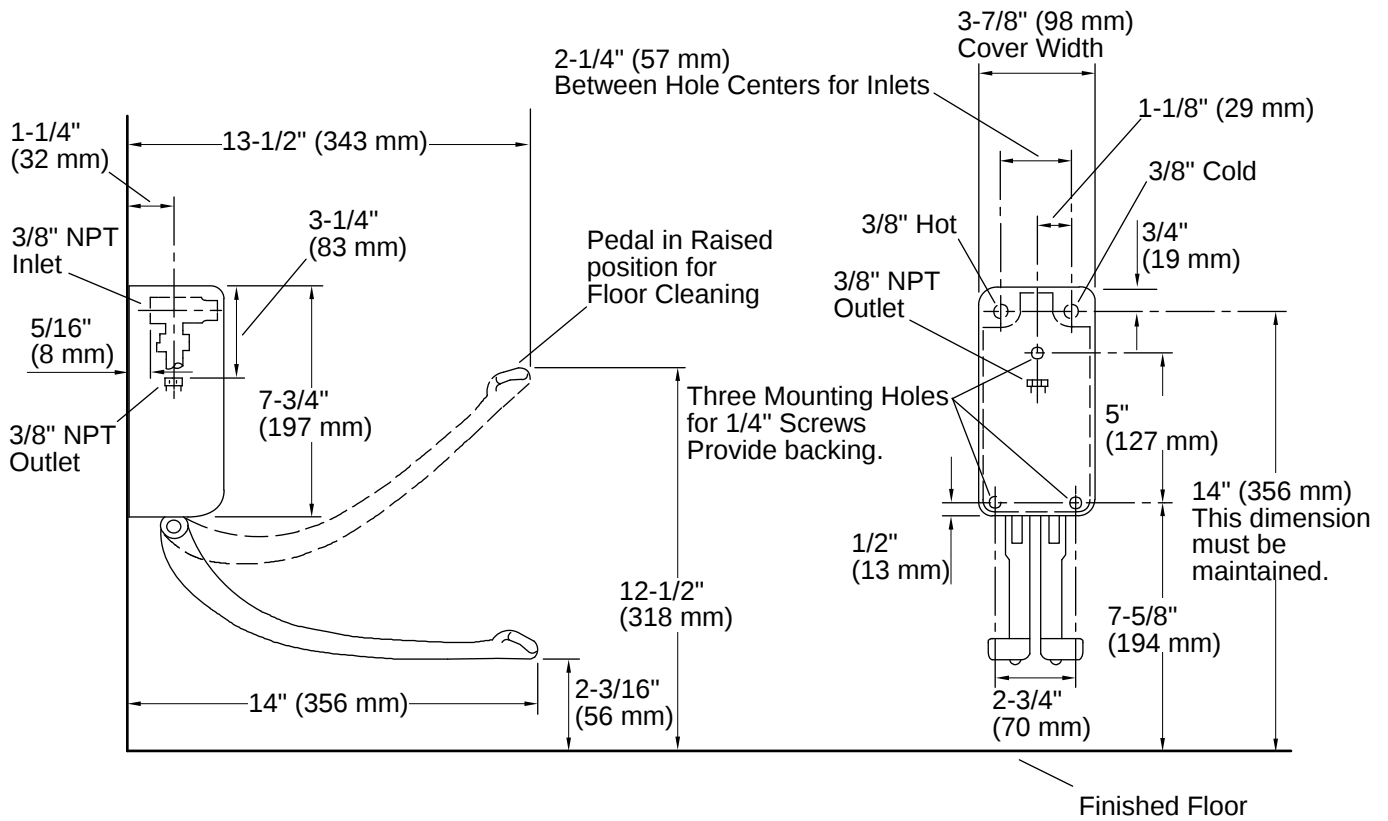

Installation Notes

Install this product according to the installation instructions.