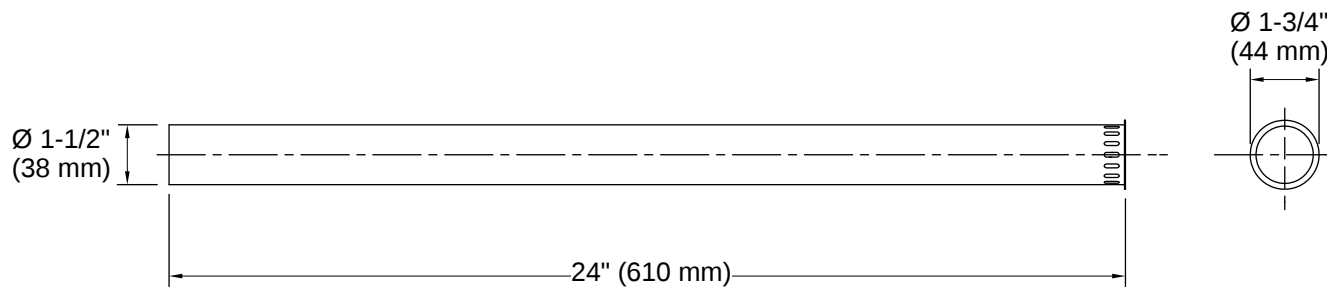

Installation Notes

Install this product according to the installation instructions.