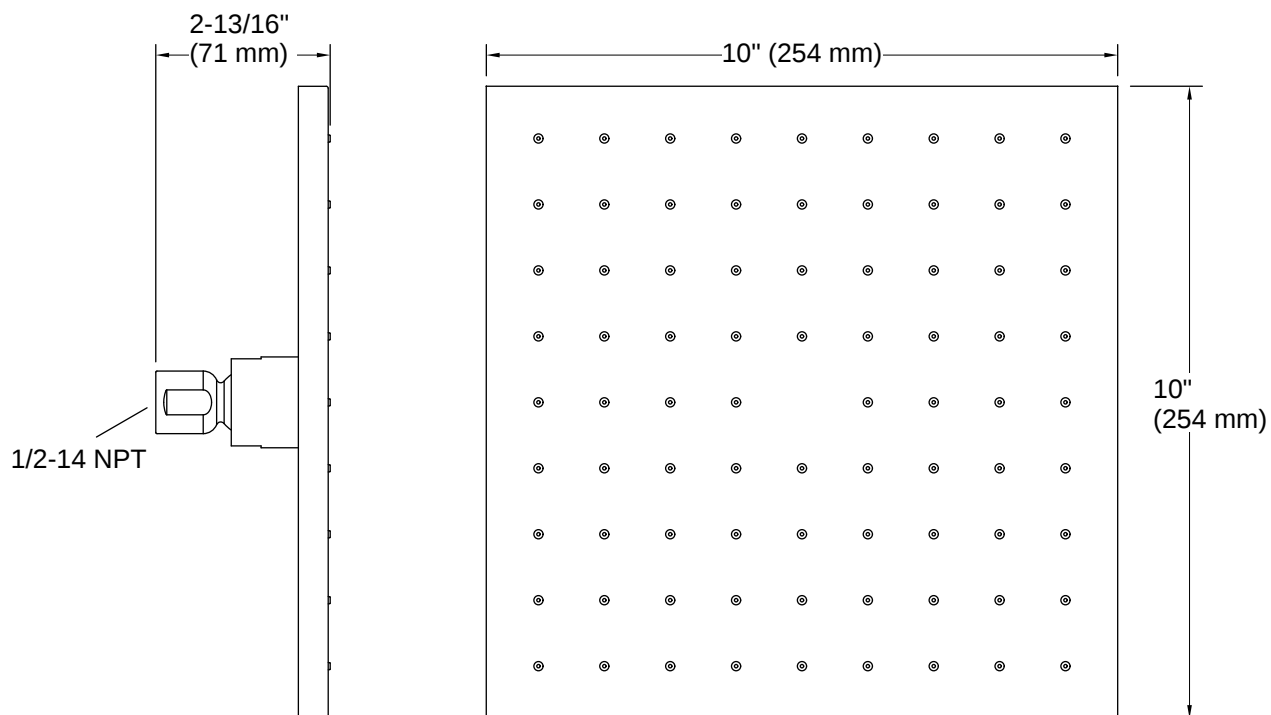

Installation

- 1/2" -14 NPT connection

Installation Notes

Install this product according to the installation instructions.