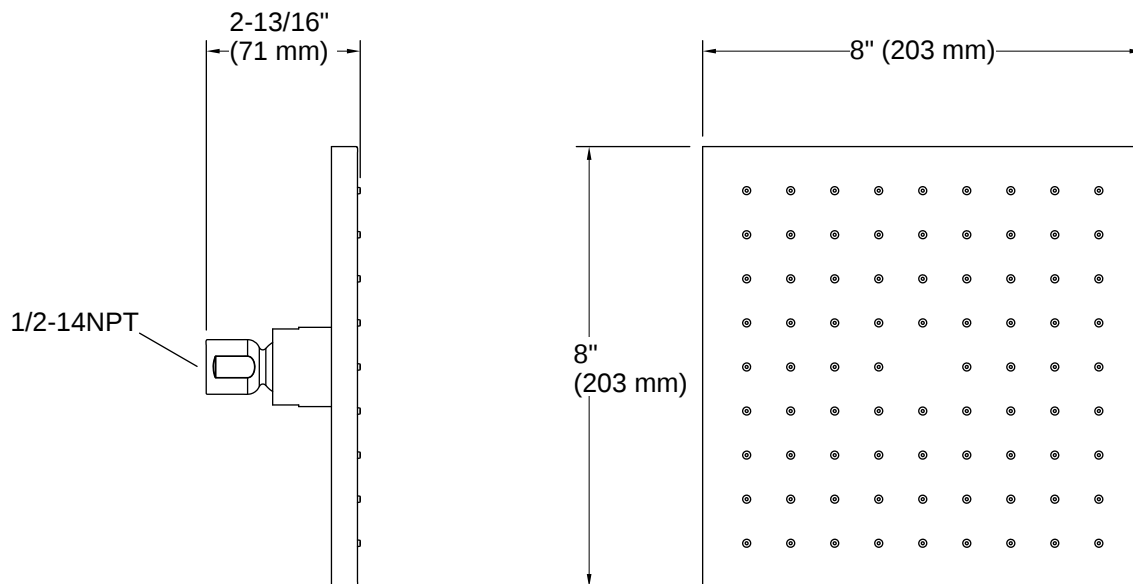

Installation

- 1/2" -14 NPT connection

Installation Notes

Install this product according to the installation instructions.

For use with automatic compensating valves rated at 1.4 gal/min (5.3 l/min) or less.