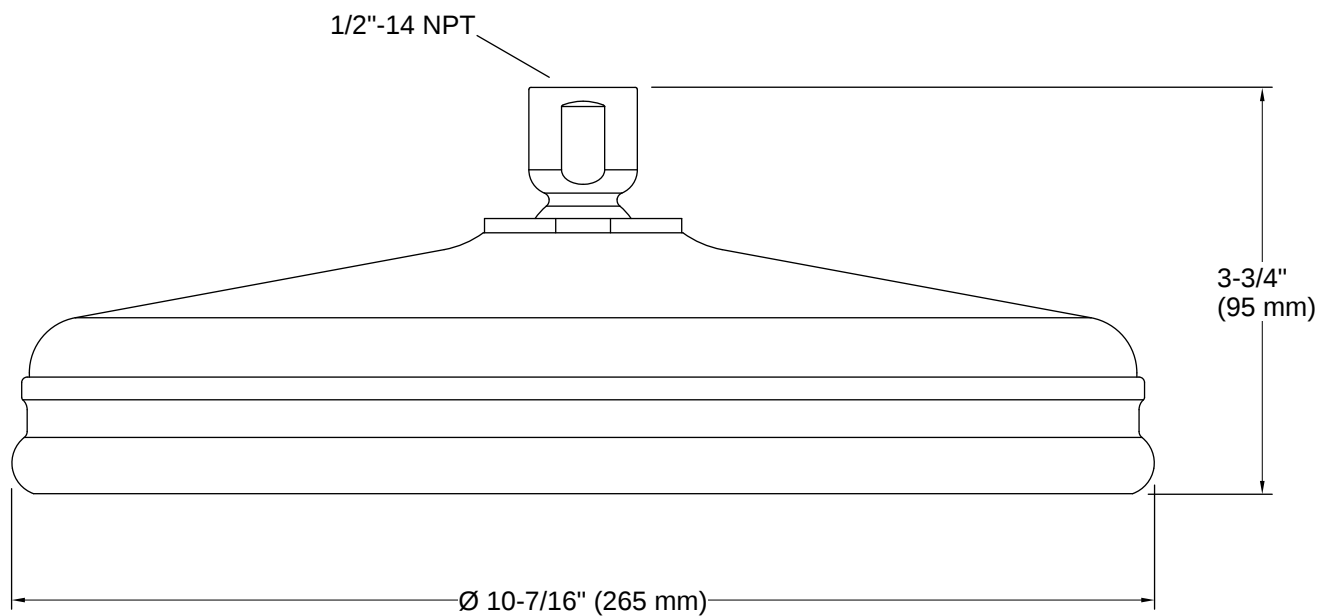

Installation

- 1/2" -14 NPT connection

Installation Notes

Install this product according to the installation instructions.