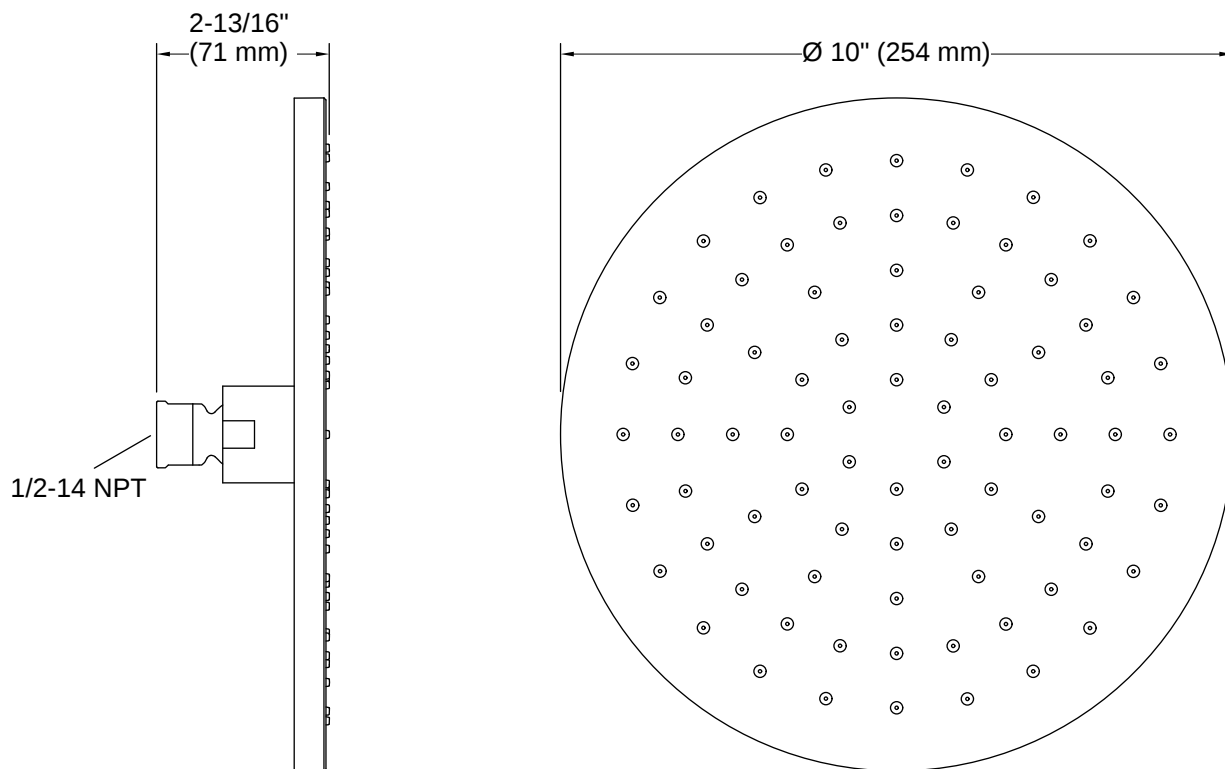

## Installation

- 1/2" -14 NPT connection