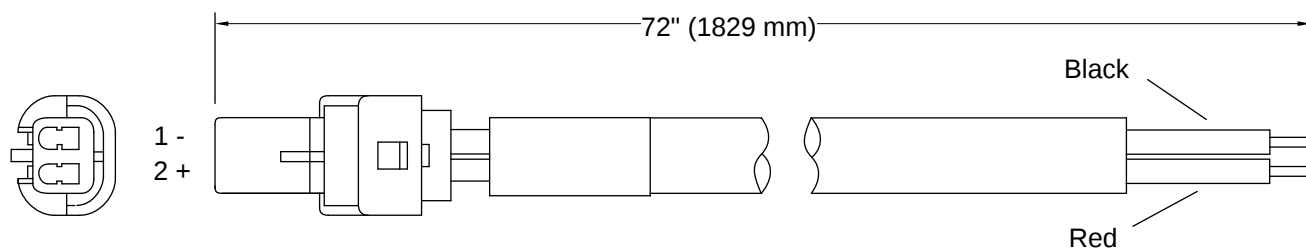

Installation Notes

Install this product according to the installation instructions.