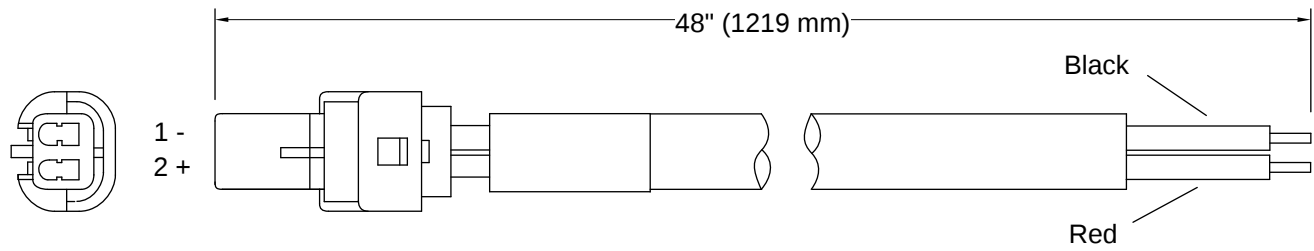

Installation Notes

Install this product according to the installation instructions.