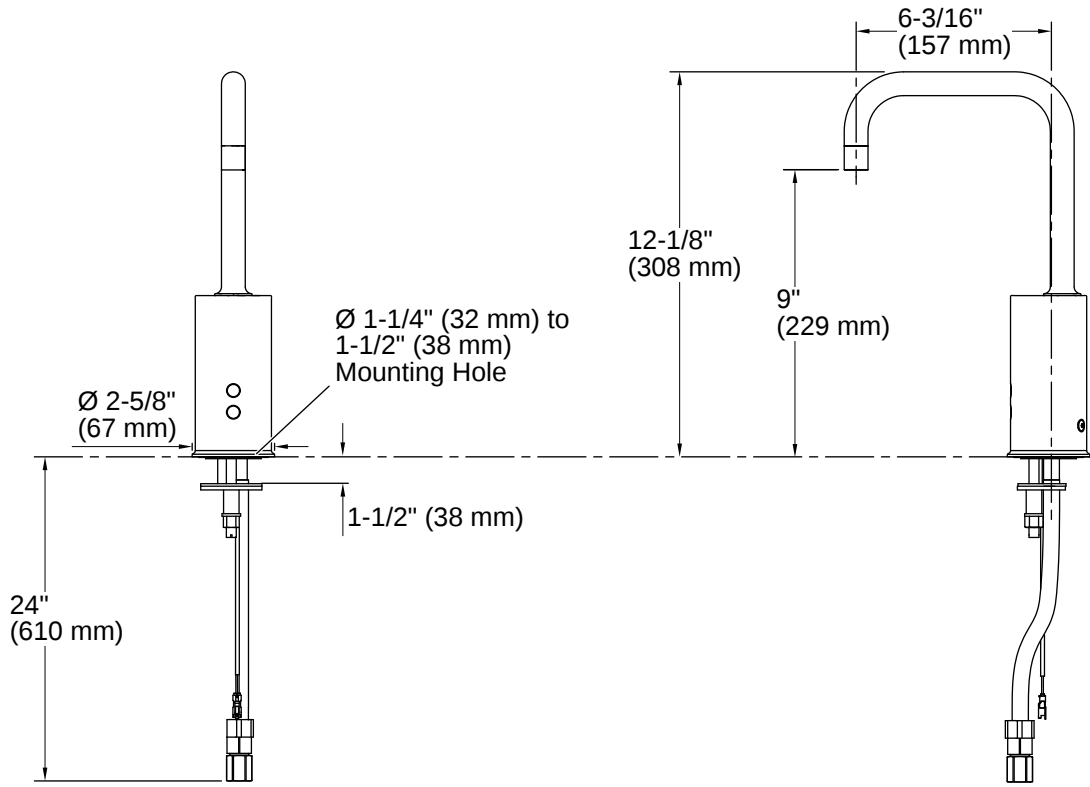

Installation

- Single-hole mounting
- Above-counter valve for easy installation and maintenance
- 13480-A and 13481-A power supplies are designed for North America outlets. For international outlets please use 13480 and 13481

Installation Notes

Install this product according to the installation instructions.

A $1\text{-}1/4\text{''}$ (32 mm) minimum to $1\text{-}1/2\text{''}$ (38 mm) maximum diameter mounting hole is required.

The minimum distance between the back of the faucet spout and the wall must be $1\text{-}3/4\text{''}$ (44 mm). This will allow proper clearance for setscrew access.

The maximum distance between the bathroom sink basin edge to the base of the faucet spout must be $1\text{-}3/4\text{''}$ (44 mm).

The maximum height of the lip basin should be $3/4\text{''}$ (19 mm).

Product includes rosebud spray aerator. Other aerator styles are available.

This product requires an AC power supply (not included).

ADA, OBC, CSA B651 compliant when installed to the specific requirements of these regulations.

1-800-4KOHLER (1-800-456-4537)

Kohler Co. reserves the right to make revisions without notice to product specifications.

For the most current specification sheet, go to www.kohler.com USA or www.kohler.ca Canada.

4-15-2026 3:46 - US-CA