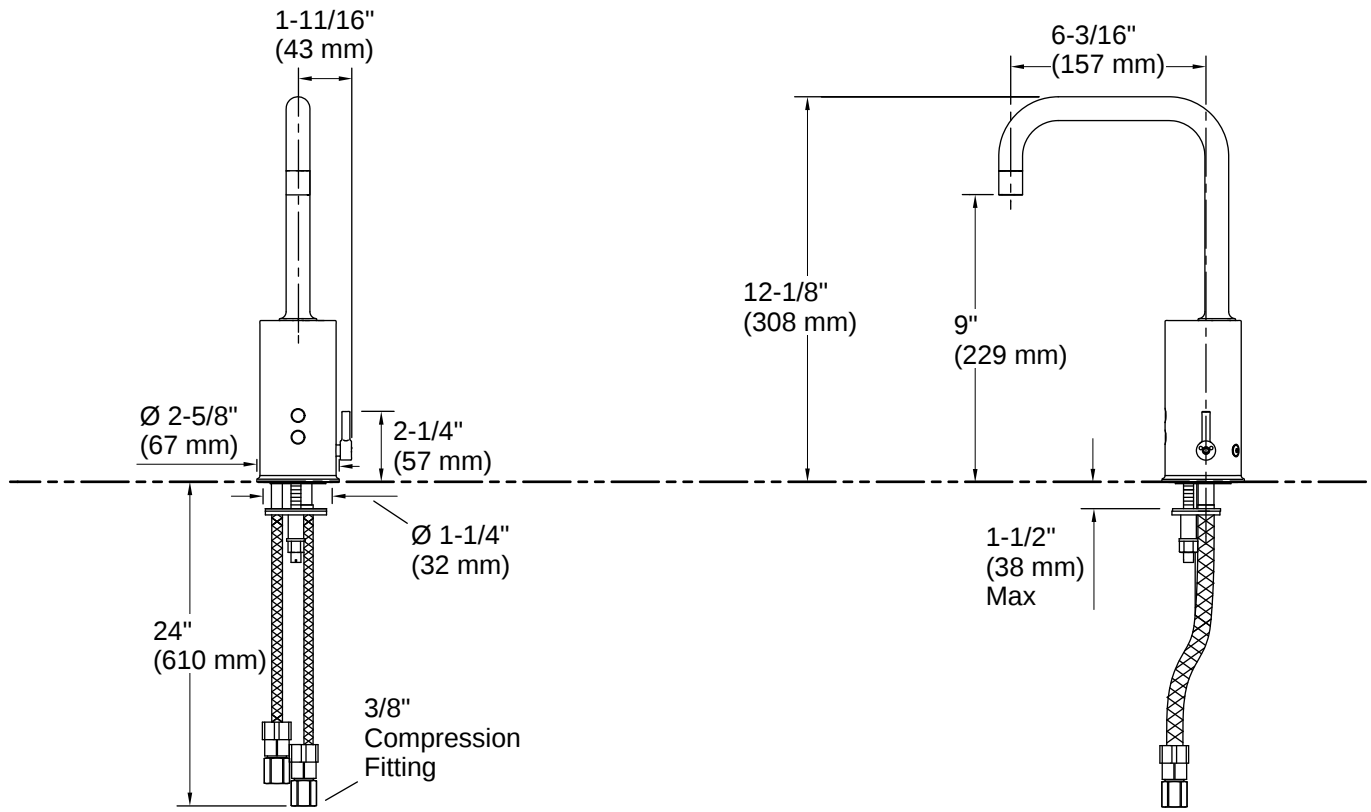

Installation

- Single-hole mounting
- Above-counter valve for easy installation and maintenance
- 13480-A and 13481-A power supplies are designed for North America outlets. For international outlets please use 13480 and 13481

Installation Notes

Install this product according to the installation instructions.

ADA, OBC, CSA B651 compliant when installed to the specific requirements of these regulations.