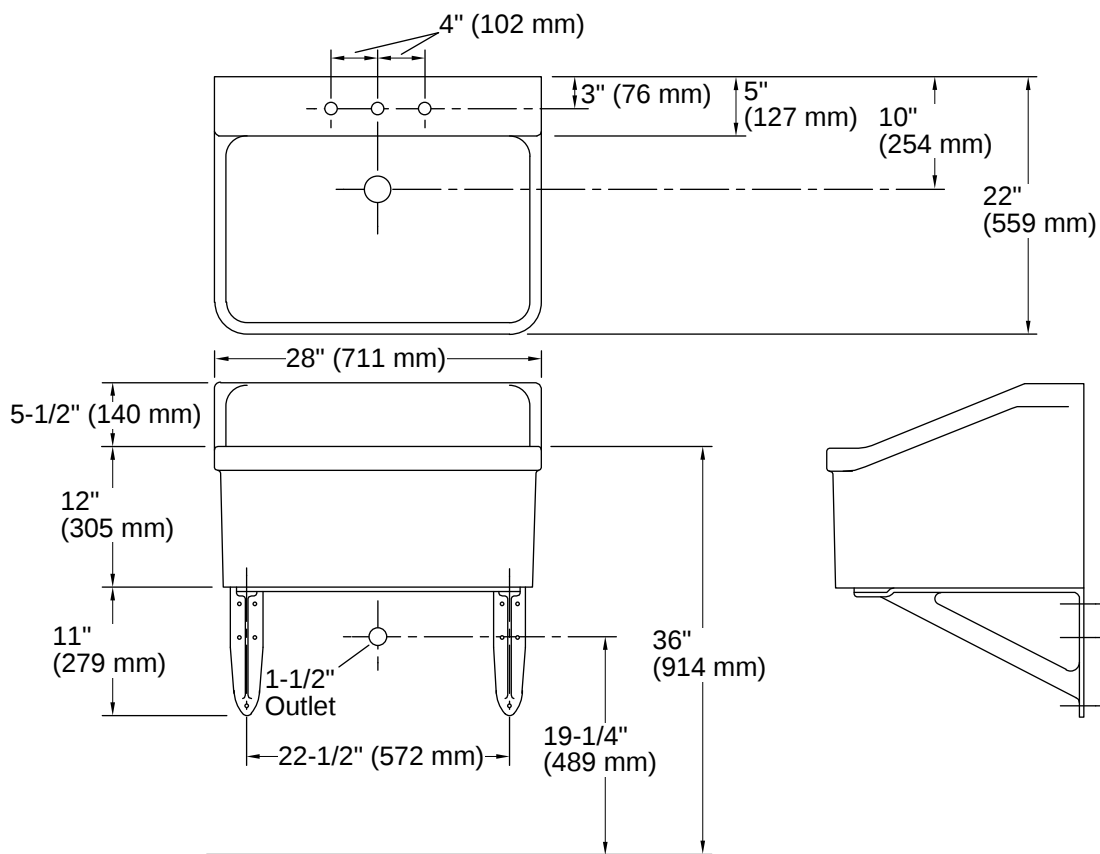

Hollister™ | K-12794

28" x 22" bracket-mount utility sink with 8" widespread faucet holes

Features

- Three-hole faucet drilling through back ledge
- 28" x 22"

Available Colors/Finishes

Color tiles intended for reference only.

- 0 White

Codes/Standards

ASME A112.19.2/CSA B45.1

Technical Information

All product dimensions are nominal.

Number of Deck Holes:	3
Faucet Hole(s) Size:	1-3/8" (35 mm)
Center(s):	8" (203 mm)
Drain Hole Diameter:	2-1/4" (57 mm)
Minimum Base Cabinet Width:	22" (559 mm)
Basin Configuration:	Single Bowl

Installation Notes

Install this product according to the installation instructions.

Product dimensions are nominal and may vary per ASME A112.19.2 tolerances.