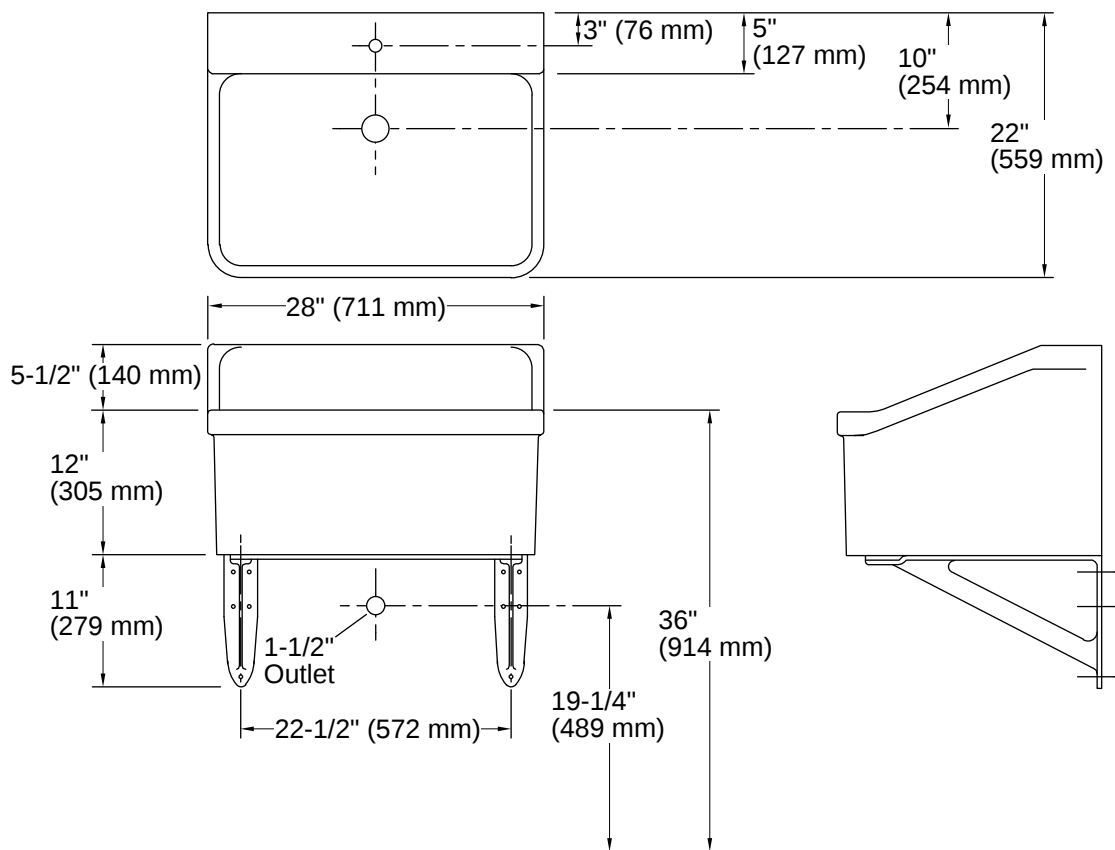

Installation Notes

Install this product according to the installation instructions.

Product dimensions are nominal and may vary per ASME A112.19.2 tolerances.