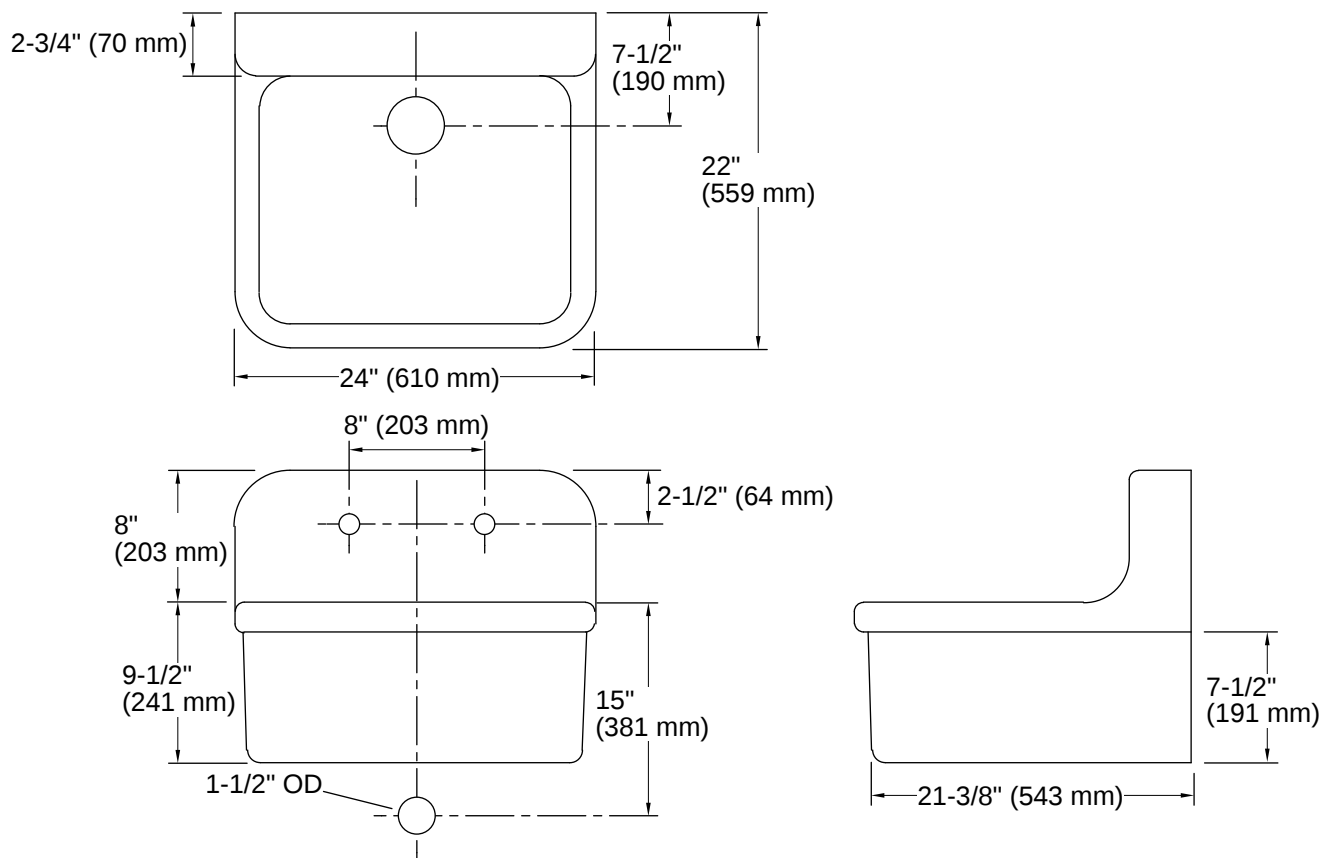

Installation

- Wall-mount or top-mount apron-front

Installation Notes

Install this product according to the installation instructions.

Product dimensions are nominal and may vary per ASME A112.19.2 tolerances.