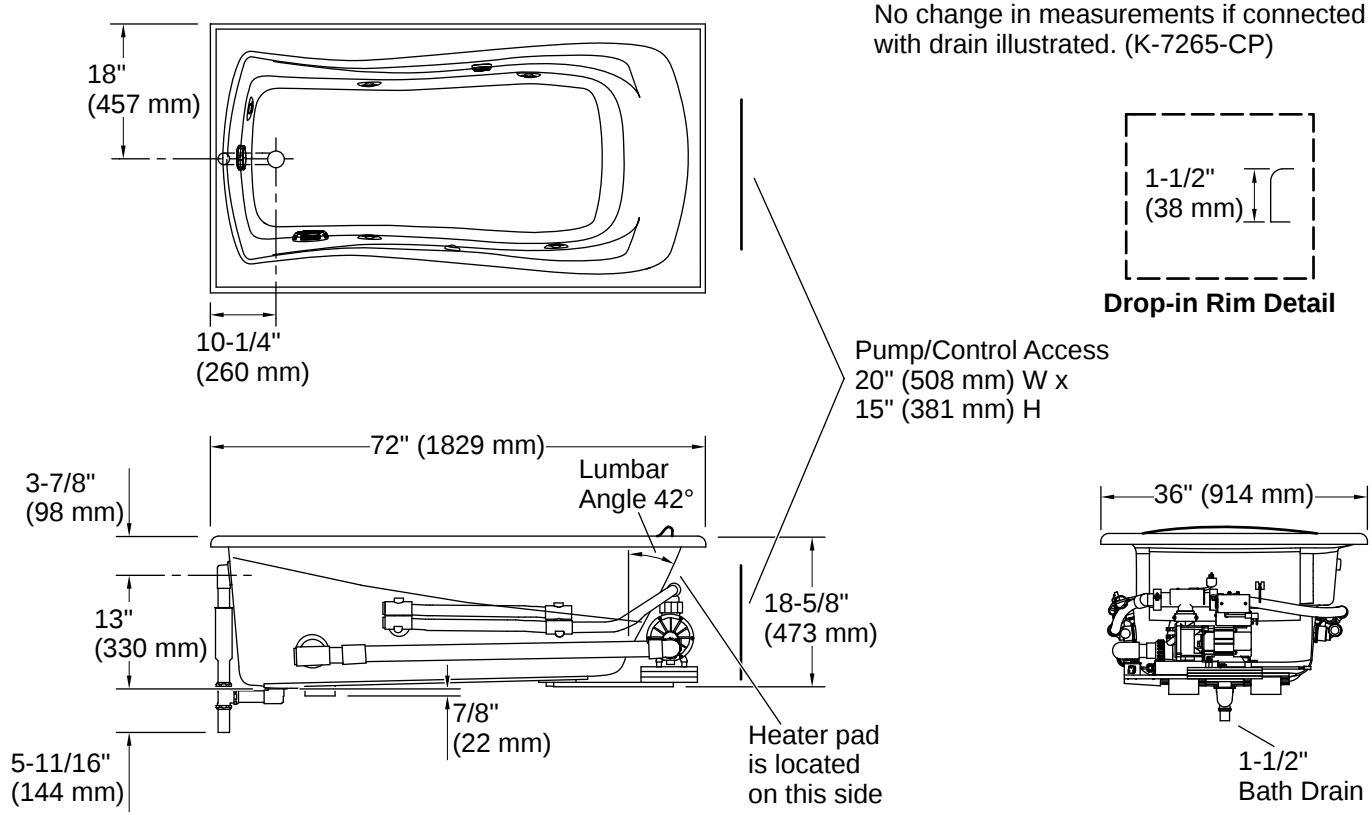

Drain Location:	Reversible
Drain Hole Diameter:	2-1/4" (57 mm)
Basin Area, Bottom:	50" x 24" (1270 mm x 610 mm)
Basin Area, Top:	65" x 27" (1651 mm x 686 mm)
Water Depth:	14" (356 mm)
Water Capacity:	72 gal (272.5 L)
Minimum Floor Load:	41 lbs/ft ²
Weight:	116 lbs (52.6 kg)
Cutout:	Drop-in, 70" x 34" (1778 mm x 864 mm)

Installation

- Reversible drain
- Drop-in

Installation Notes

Install this product according to the installation instructions.

Measure your actual product for rough-in details.
 The hot water supply should be 70% of the capacity of the bath or greater. Installations will vary.
 If installing a rim-mount faucet, make sure there is no interference above or below the deck before drilling any holes.