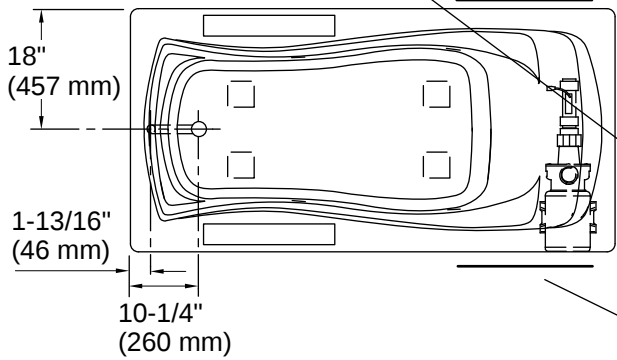

## Technical Information

*All product dimensions are nominal.*

Drain Location:	Reversible
Drain Hole Diameter:	2-1/4" (57 mm)
Basin Area, Bottom:	50" x 24" (1270 mm x 610 mm)
Basin Area, Top:	65" x 27" (1651 mm x 686 mm)
Water Depth:	14" (356 mm)
Water Capacity:	72 gal (272.5 L)
Minimum Floor Load:	41 lbs/ft <sup>2</sup>
Weight:	115 lbs (52.2 kg)
Cutout:	Drop-in, 70" x 34" (1778 mm x 864 mm)

No change in measurements if connected with  
drain illustrated. (K-11677)

□ Recommended Faucet Location

Pump/Control Access (If Apron Is Not Used):  
20" (508 mm) W x 15" (381 mm) H