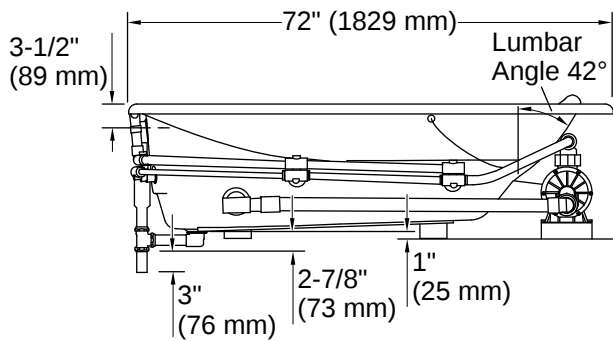

## Technical Information

*All product dimensions are nominal.*

Drain Location:	Reversible
Drain Hole Diameter:	2-1/4" (57 mm)
Basin Area, Bottom:	50" x 24" (1270 mm x 610 mm)
Basin Area, Top:	65" x 27" (1651 mm x 686 mm)
Water Depth:	14" (356 mm)
Water Capacity:	72 gal (272.5 L)
Minimum Floor Load:	41 lbs/ft <sup>2</sup>
Weight:	115 lbs (52.2 kg)
Cutout:	Drop-in, 70" x 34" (1778 mm x 864 mm)

No change in measurements if connected with  
drain illustrated. (K-11677)

□ Recommended Faucet Location

Pump/Control Access (If Apron Is Not Used):  
20" (508 mm) W x 15" (381 mm) H