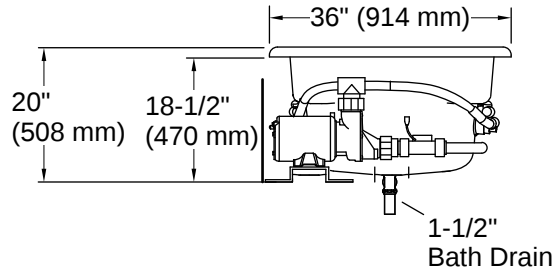

## Technical Information

*All product dimensions are nominal.*

Drain Location:	Reversible
Drain Hole Diameter:	2-1/4" (57 mm)
Basin Area, Bottom:	50" x 24" (1270 mm x 610 mm)
Basin Area, Top:	65" x 27" (1651 mm x 686 mm)
Water Depth:	14" (356 mm)
Water Capacity:	72 gal (272.5 L)
Minimum Floor Load:	41 lbs/ft <sup>2</sup>
Weight:	115 lbs (52.2 kg)
Cutout:	Drop-in, 70" x 34" (1778 mm x 864 mm)

## Warranty

*See website for detailed warranty information.*

KOHLER® Plastic Baths and Shower Bases Lifetime Limited Warranty|KOHLER® Hydrotherapy Components Five-Year Limited Warranty

Pump/Control Access (If Apron Is Not Used):  
20" (508 mm) W x 15" (381 mm) H

No change in measurements if connected with  
drain illustrated. (K-11677)

□ Recommended Faucet Location

Pump/Control Access (If Apron Is Not Used):  
20" (508 mm) W x 15" (381 mm) H