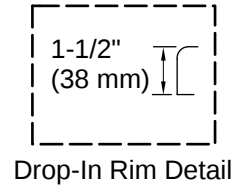

## Technical Information

*All product dimensions are nominal.*

Drain Location:	Reversible
Drain Hole Diameter:	2-1/4" (57 mm)
Basin Area, Bottom:	50" x 24" (1270 mm x 610 mm)
Basin Area, Top:	65" x 27" (1651 mm x 686 mm)
Water Depth:	14" (356 mm)
Water Capacity:	72 gal (272.5 L)
Minimum Floor Load:	41 lbs/ft <sup>2</sup>
Weight:	115 lbs (52.2 kg)
Cutout:	Drop-in, 70" x 34" (1778 mm x 864 mm)

No change in measurements if connected with  
drain illustrated. (K-11677)

□ Recommended Faucet Location

Pump/Control Access (If Apron Is Not Used):  
20" (508 mm) W x 15" (381 mm) H