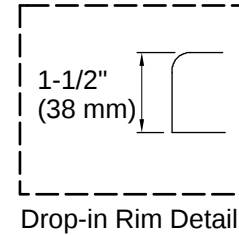

Installation

- Drop-in

Installation Notes

Install this product according to the installation instructions.

Measure your actual product for rough-in details.

The hot water supply should be 70% of the capacity of the bath or greater. Installations will vary.

Pump must be relocated to custom position at the time of installation.

Provide adequate clearance.

If installing a rim-mount faucet, make sure there is no interference above or below the deck before drilling any holes.