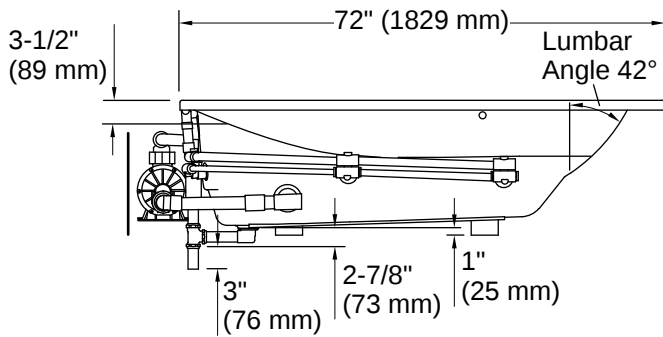

Installation

- Drop-in

Installation Notes

Install this product according to the installation instructions.

Measure your actual product for rough-in details.

The hot water supply should be 70% of the capacity of the bath or greater. Installations will vary.

Pump must be relocated to custom position at the time of installation.

Provide adequate clearance.

If installing a rim-mount faucet, make sure there is no interference above or below the deck before drilling any holes.