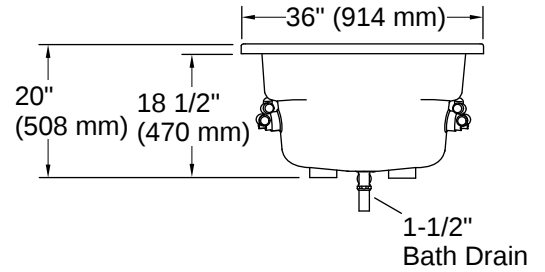

Installation

- Drop-in

Installation Notes

Install this product according to the installation instructions.

Measure your actual product for rough-in details.

The hot water supply should be 70% of the capacity of the bath or greater. Installations will vary.

Pump must be relocated to custom position at the time of installation.

Provide adequate clearance.

If installing a rim-mount faucet, make sure there is no interference above or below the deck before drilling any holes.