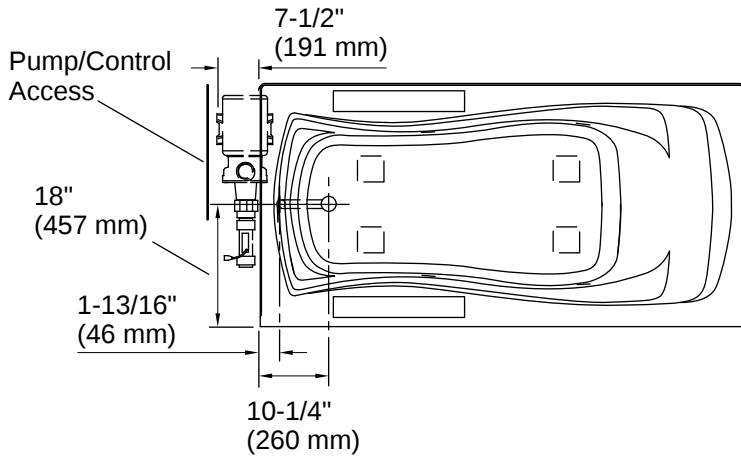

No change in measurements if connected with drain illustrated. (K-7166-AF)

Recommended Faucet Location