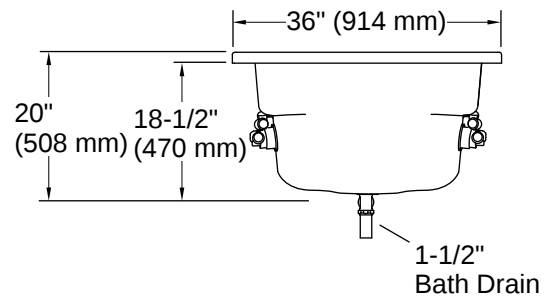

THE BOLD LOOK
OF **KOHLER**

Codes/Standards

ASME A112.19.7/CSA B45.10
 CSA B45.5/IAPMO Z124
 ASTM E162
 ASTM E662
 UL 1795
 UL Listed

Technical Information

All product dimensions are nominal.

Drain Location:	Reversible
Drain Hole Diameter:	2-1/4" (57 mm)
Minimum Flat for Door:	2" (50 mm)
Basin Area, Bottom:	50" x 24" (1270 mm x 610 mm)
Basin Area, Top:	65" x 27" (1651 mm x 686 mm)
Water Depth:	14" (356 mm)
Water Capacity:	72 gal (272.5 L)
Minimum Floor Load:	41 lbs/ft ²
Weight:	110 lbs (49.9 kg)
Cutout:	Drop-in, 70" x 34" (1778 mm x 864 mm)

No change in measurements if connected with drain illustrated. (K-7161-AF)

☐ Recommended Faucet Location

Installation

- Drop-in

Installation Notes

Install this product according to the installation instructions.