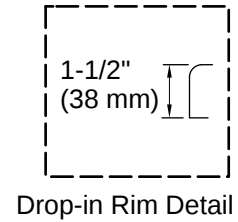

Mariposa® | K-1257-CB

72" x 36" drop-in whirlpool bath

Features

- Single-speed whirlpool offers performance and value, with six fully adjustable jets
- Hydromassage flow and direction can be controlled at each jet
- Generous length provides a spacious bathing area
- Hourglass shape adds style and elegance to your bathroom
- Textured bottom surface
- Multiple pump location options give you more choices for installation and access

THE BOLD LOOK
OF **KOHLER**

Codes/Standards

ASME A112.19.7/CSA B45.10
 CSA B45.5/IAPMO Z124
 ASTM E162
 ASTM E662
 UL 1795
 UL Listed

Technical Information

All product dimensions are nominal.

Drain Location:	Reversible
Drain Hole Diameter:	2-1/4" (57 mm)
Minimum Flat for Door:	2" (50 mm)
Basin Area, Bottom:	50" x 24" (1270 mm x 610 mm)
Basin Area, Top:	65" x 27" (1651 mm x 686 mm)
Water Depth:	14" (356 mm)
Water Capacity:	72 gal (272.5 L)
Minimum Floor Load:	41 lbs/ft ²
Weight:	110 lbs (49.9 kg)
Cutout:	Drop-in, 70" x 34" (1778 mm x 864 mm)

No change in measurements if connected with drain illustrated. (K-7161-AF)

☐ Recommended Faucet Location

Installation

- Drop-in

Installation Notes

Install this product according to the installation instructions.