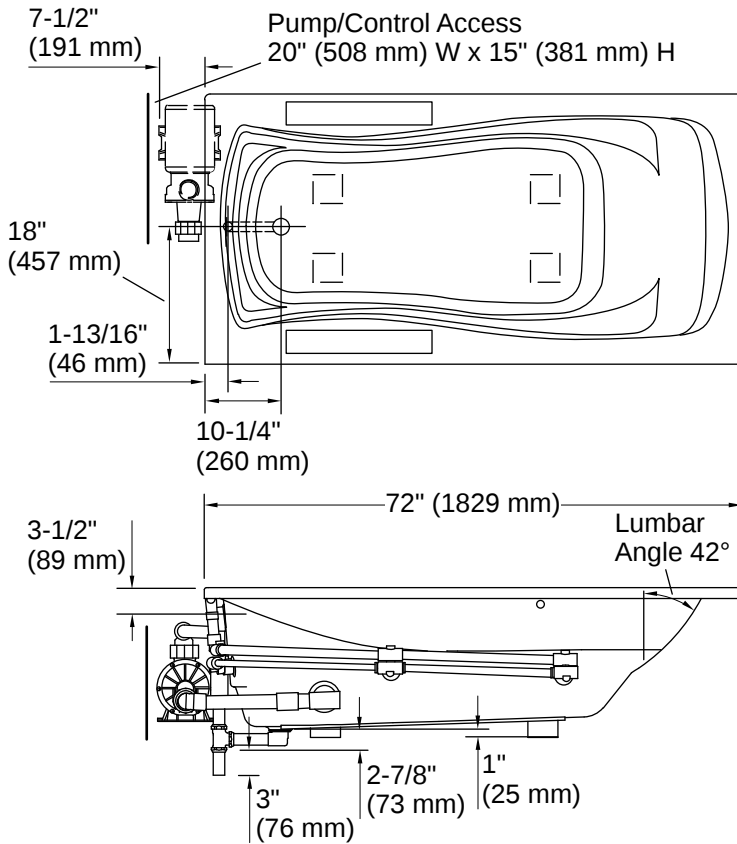

THE BOLD LOOK
OF **KOHLER**

Codes/Standards

ASME A112.19.7/CSA B45.10
 CSA B45.5/IAPMO Z124
 ASTM E162
 ASTM E662
 UL 1795
 UL Listed

Technical Information

All product dimensions are nominal.

Drain Location:	Reversible
Drain Hole Diameter:	2-1/4" (57 mm)
Minimum Flat for Door:	2" (50 mm)
Basin Area, Bottom:	50" x 24" (1270 mm x 610 mm)
Basin Area, Top:	65" x 27" (1651 mm x 686 mm)
Water Depth:	14" (356 mm)
Water Capacity:	72 gal (272.5 L)
Minimum Floor Load:	41 lbs/ft ²
Weight:	110 lbs (49.9 kg)
Cutout:	Drop-in, 70" x 34" (1778 mm x 864 mm)

Pump: 120 V, 15 A, 60 Hz

Electrical Component Ratings

Pump: 120 V, 7.5 A, 60 Hz

Number of Speeds: Single

Warranty

See website for detailed warranty information.

KOHLER® Plastic Baths and Shower Bases Lifetime Limited Warranty|KOHLER® Hydrotherapy Components Five-Year Limited Warranty

No change in measurements if connected with drain illustrated. (K-7161-AF)

☐ Recommended Faucet Location

Installation

- Drop-in

Installation Notes

Install this product according to the installation instructions.

Measure your actual product for rough-in details.

The hot water supply should be 70% of the capacity of the bath or greater. Installations will vary.

Pump must be relocated to custom position at the time of installation.