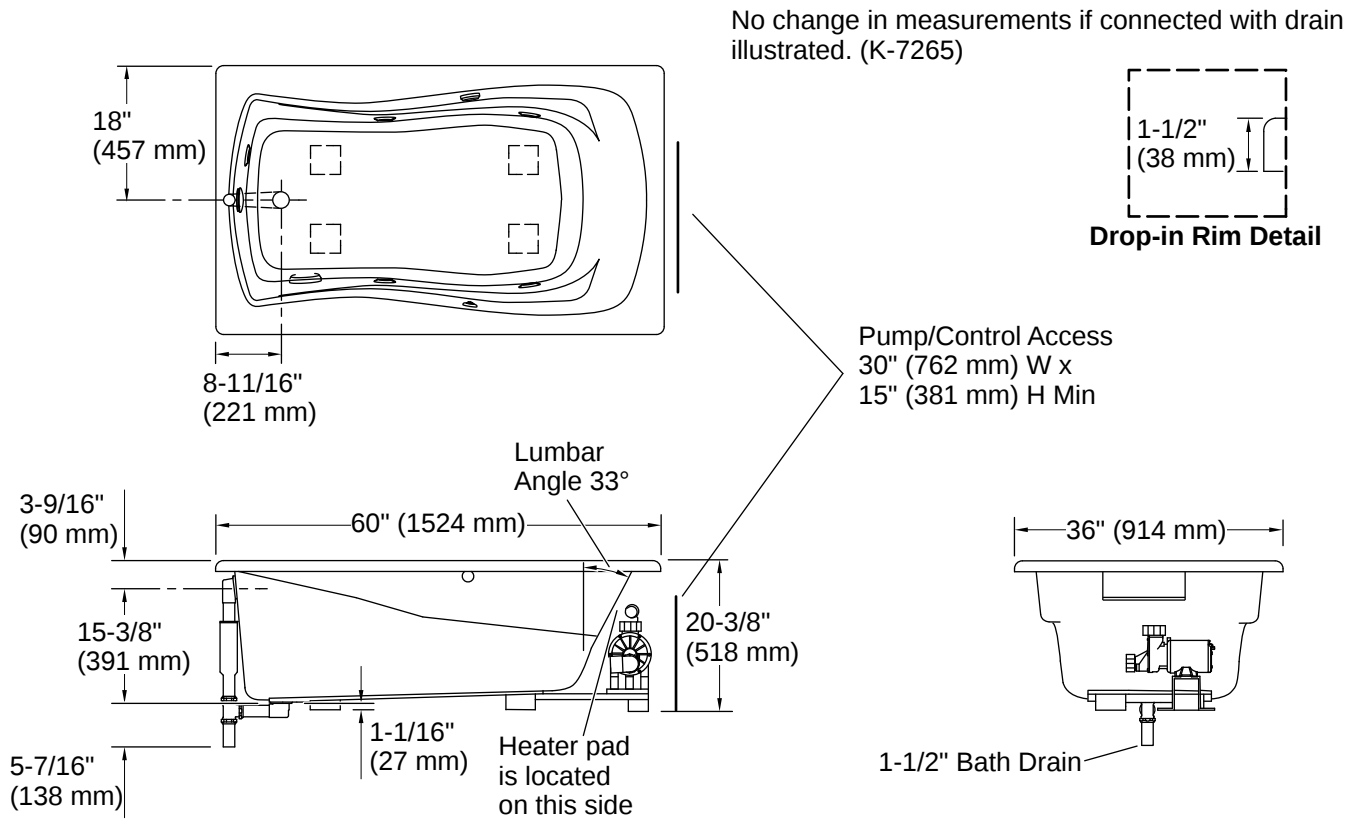

Installation

- Reversible drain
- Drop-in

Installation Notes

Install this product according to the installation instructions.

Measure your actual product for rough-in details.

The hot water supply should be 70% of the capacity of the bath or greater. Installations will vary.

If installing a rim-mount faucet, make sure there is no interference with drain overflow before drilling any holes. Consult local and national codes for minimum air gap requirements if installing a spout on the faucet deck.