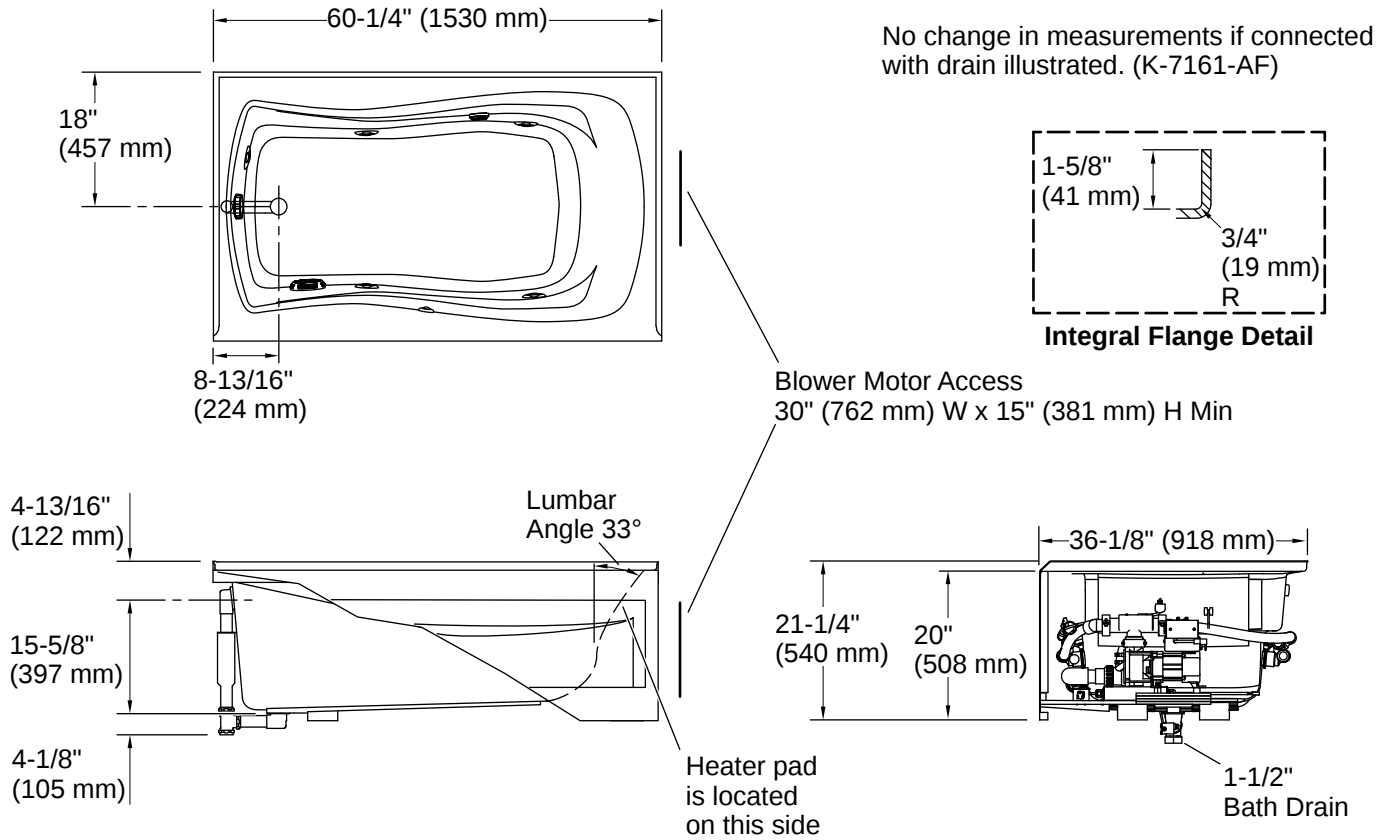

Installation

- Left drain
- Alcove

Installation Notes

Install this product according to the installation instructions.

Measure your actual product for rough-in details.
The hot water supply should be 70% of the capacity of the bath or greater. Installations will vary.
If installing a rim-mount faucet, make sure there is no interference above or below the deck before drilling any holes.