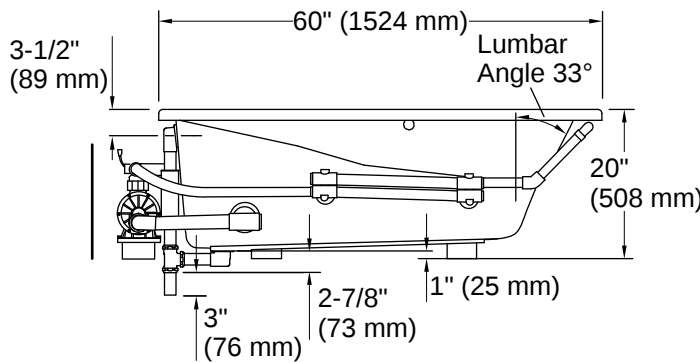

Installation

- Reversible drain
- Drop-in

Installation Notes

Install this product according to the installation instructions.

Measure your actual product for rough-in details.

The hot water supply should be 70% of the capacity of the bath or greater. Installations will vary.

Pump must be relocated to custom position at the time of installation.

Provide adequate clearance.

If installing a rim-mount faucet, make sure there is no interference above or below the deck before drilling any holes.