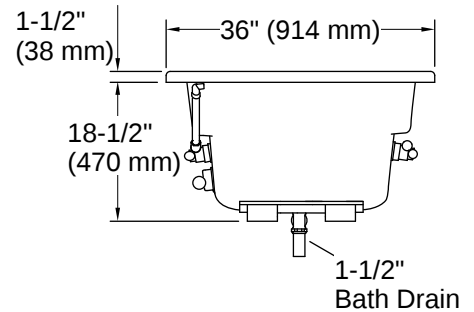

Installation

- Reversible drain
- Drop-in

Installation Notes

Install this product according to the installation instructions.

Measure your actual product for rough-in details.

The hot water supply should be 70% of the capacity of the bath or greater. Installations will vary.

Pump must be relocated to custom position at the time of installation.

Provide adequate clearance.

If installing a rim-mount faucet, make sure there is no interference above or below the deck before drilling any holes.