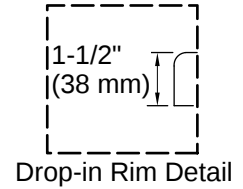

Installation

- Reversible drain
- Drop-in

Installation Notes

Install this product according to the installation instructions.

Measure your actual product for rough-in details.

The hot water supply should be 70% of the capacity of the bath or greater. Installations will vary.

Pump must be relocated to custom position at the time of installation.

Provide adequate clearance.

If installing a rim-mount faucet, make sure there is no interference above or below the deck before drilling any holes.