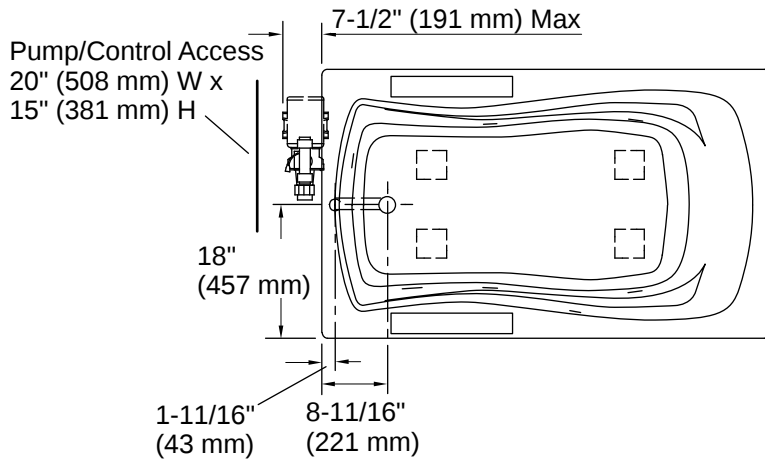

No change in measurements if connected with drain illustrated. (K-7161-AF)

□ Recommended Faucet Location