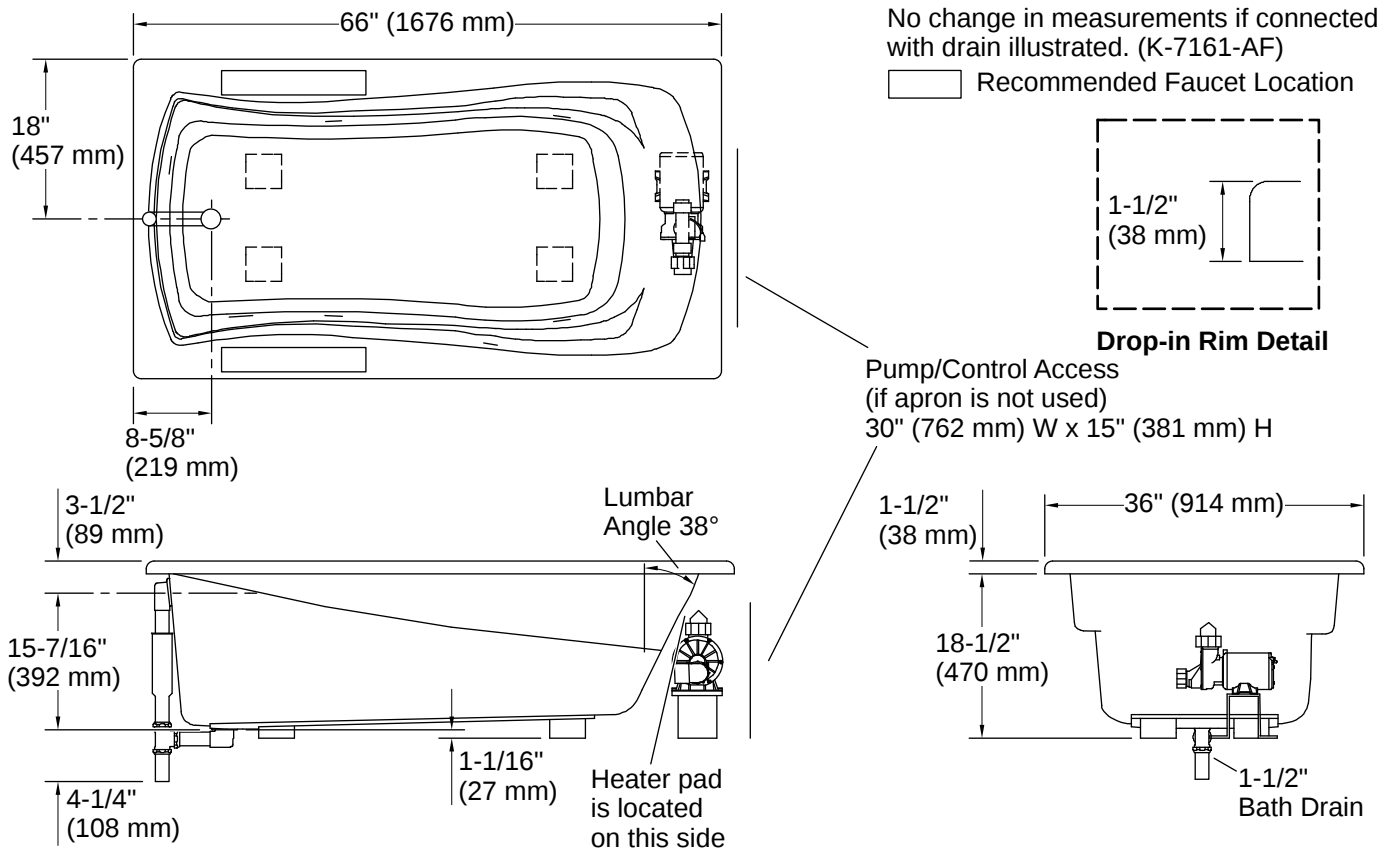

Installation

- Reversible drain
- Drop-in

Installation Notes

Install this product according to the installation instructions.

Measure your actual product for rough-in details.

The hot water supply should be 70% of the capacity of the bath or greater. Installations will vary.

If installing a rim-mount faucet, make sure there is no interference above or below the deck before drilling any holes.