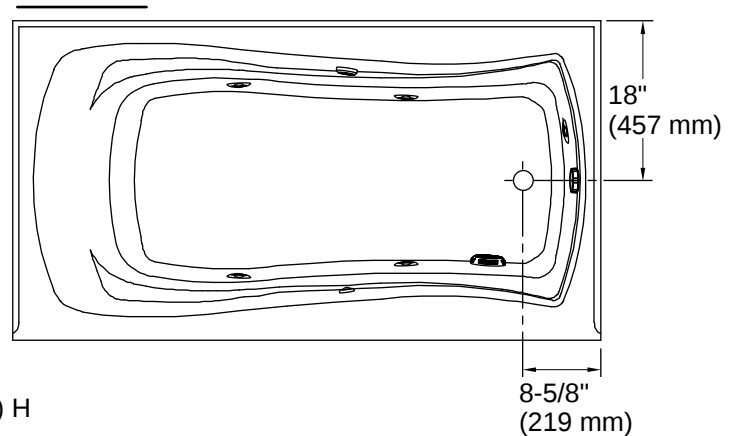

Mariposa® | K-1224-RW

66" x 35-7/8" alcove whirlpool bath with Bask® heated surface, integral flange, and right-hand drain

Features

- Bask® heated surface creates spa-like relaxation with soothing warmth on your back, shoulders, and neck
- Three heat settings allow you to customize the surface temperature
- Single-speed whirlpool offers performance and value, with 5 fully adjustable jets
- Hydromassage flow and direction can be controlled at each jet
- Hourglass shape adds style and elegance to your bathroom
- Integral flange helps prevent water from seeping behind wall and simplifies alcove installation
- Textured bottom surface

Drain Location:	Right
Drain Hole Diameter:	2-1/4" (57 mm)
Minimum Flat for Door:	1-15/16" (49 mm)
Basin Area, Bottom:	48" x 24" (1219 mm x 610 mm)
Basin Area, Top:	59" x 30" (1499 mm x 762 mm)
Water Depth:	14" (356 mm)
Water Capacity:	67 gal (253.6 L)
Minimum Floor Load:	48 lbs/ft ²
Weight:	116 lbs (52.6 kg)

Pump/Control Access
30" (762 mm) W x 15" (381 mm) H

Installation

- Right drain
- Alcove

Installation Notes

Install this product according to the installation instructions.

Measure your actual product for rough-in details.
The hot water supply should be 70% of the capacity of the bath or greater. Installations will vary.
If installing a rim-mount faucet, make sure there is no interference above or below the deck before drilling any holes.