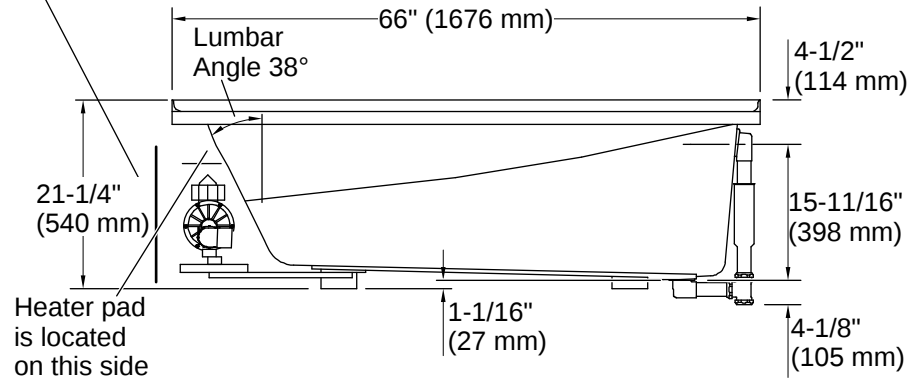

Drain Location:	Right
Drain Hole Diameter:	2-1/4" (57 mm)
Minimum Flat for Door:	1-15/16" (49 mm)
Basin Area, Bottom:	48" x 24" (1219 mm x 610 mm)
Basin Area, Top:	59" x 30" (1499 mm x 762 mm)
Water Depth:	14" (356 mm)
Water Capacity:	67 gal (253.6 L)
Minimum Floor Load:	48 lbs/ft ²
Weight:	116 lbs (52.6 kg)

Pump/Control Access
30" (762 mm) W x 15" (381 mm) H

Installation

- Right drain
- Alcove

Installation Notes

Install this product according to the installation instructions.

Measure your actual product for rough-in details.
The hot water supply should be 70% of the capacity of the bath or greater. Installations will vary.
If installing a rim-mount faucet, make sure there is no interference above or below the deck before drilling any holes.