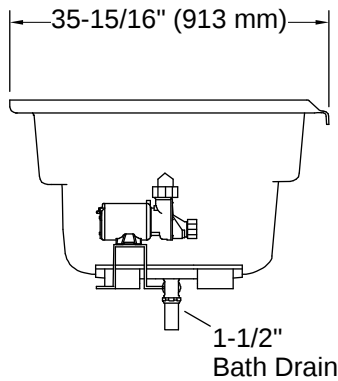

Mariposa® | K-1224-RW

66" x 35-7/8" alcove whirlpool bath with Bask® heated surface, integral flange, and right-hand drain

Features

- Bask® heated surface creates spa-like relaxation with soothing warmth on your back, shoulders, and neck
- Three heat settings allow you to customize the surface temperature
- Single-speed whirlpool offers performance and value, with 5 fully adjustable jets
- Hydromassage flow and direction can be controlled at each jet
- Hourglass shape adds style and elegance to your bathroom
- Integral flange helps prevent water from seeping behind wall and simplifies alcove installation
- Textured bottom surface

Drain Location:	Right
Drain Hole Diameter:	2-1/4" (57 mm)
Minimum Flat for Door:	1-15/16" (49 mm)
Basin Area, Bottom:	48" x 24" (1219 mm x 610 mm)
Basin Area, Top:	59" x 30" (1499 mm x 762 mm)
Water Depth:	14" (356 mm)
Water Capacity:	67 gal (253.6 L)
Minimum Floor Load:	48 lbs/ft ²
Weight:	116 lbs (52.6 kg)

Pump/Control Access
30" (762 mm) W x 15" (381 mm) H

Installation

- Right drain
- Alcove

Installation Notes

Install this product according to the installation instructions.

Measure your actual product for rough-in details.
The hot water supply should be 70% of the capacity of the bath or greater. Installations will vary.
If installing a rim-mount faucet, make sure there is no interference above or below the deck before drilling any holes.