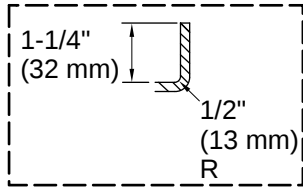

No change in measurements if connected with drain illustrated. (K-7214-CP)

Integral Flange Detail

Pump/Control Access
30" (762 mm) W x 15" (381 mm) H