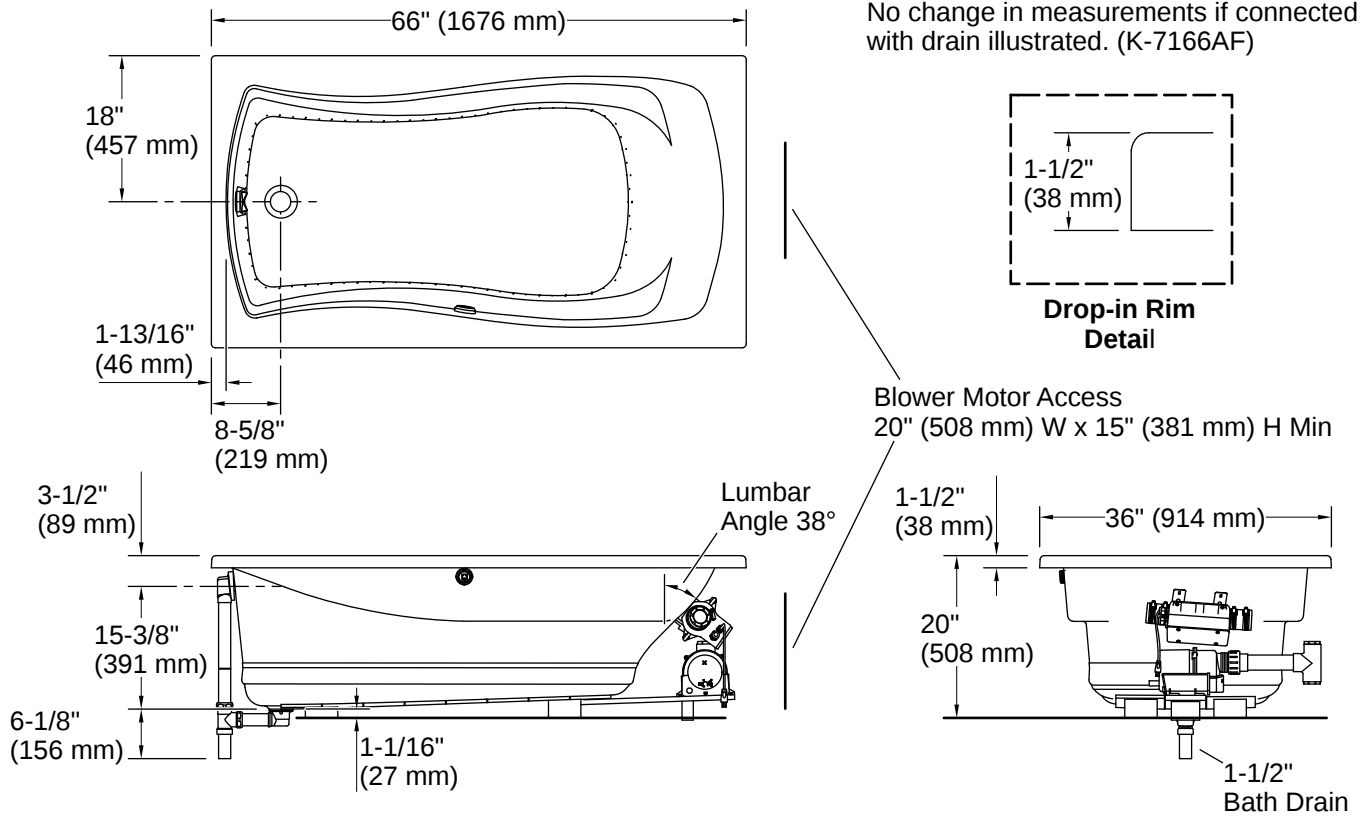

All product dimensions are nominal.

Drain Location:	Reversible
Drain Hole Diameter:	2-5/16" (58 mm)
Minimum Flat for Door:	1-15/16" (49 mm)
Basin Area, Bottom:	47-1/8" x 19-11/16" (1196 mm x 500 mm)
Basin Area, Top:	61-7/16" x 26" (1561 mm x 660 mm)
Water Depth:	13-11/16" (347 mm)
Water Capacity:	67 gal (253.6 L)
Minimum Floor Load:	50 lbs/ft ²
Weight:	110 lbs (49.9 kg)
Cutout:	Drop-in, 64" x 34" (1626 mm x 864 mm)

Installation

- Reversible drain

Installation Notes

Install this product according to the installation instructions.

Measure your actual product for rough-in details.

The hot water supply should be 70% of the capacity of the bath or greater. Installations will vary.