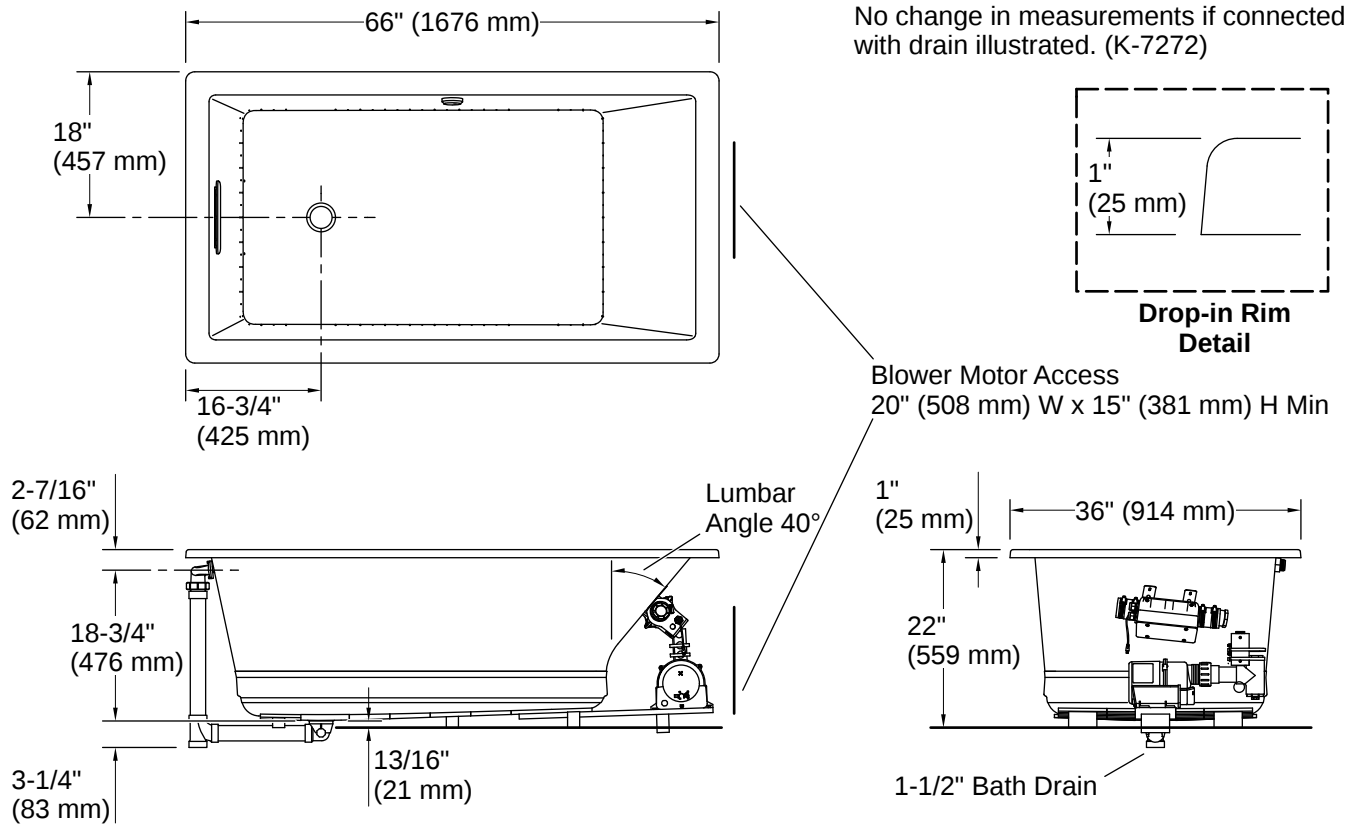

THE BOLD LOOK
OF **KOHLER**

Codes/Standards

ASME A112.19.7/CSA B45.10
ASTM E162
ASTM E662
UL 1795
CSA C22.2 No. 218.2
cUL Listed
UL Listed

Technical Information

All product dimensions are nominal.

Drain Location:	Reversible
Drain Hole Diameter:	2-3/16" (56 mm)
Minimum Flat for Door:	2-7/16" (61 mm)
Basin Area, Bottom:	44-1/2" x 26-1/2" (1130 mm x 673 mm)
Basin Area, Top:	60-1/4" x 30-1/4" (1530 mm x 768 mm)
Water Depth:	17-3/4" (451 mm)
Water Capacity:	102 gal (386.1 L)
Minimum Floor Load:	60 lbs/ft ²
Weight:	105 lbs (47.6 kg)
Cutout:	Drop-in, 65" x 35" (1651 mm x 889 mm)

Installation

- Drop-in or undermount
- Reversible drain
- Requires Clearflo slotted overflow bath drain (sold separately)

Installation Notes

Install this product according to the installation instructions.

Measure your actual product for rough-in details.
The hot water supply should be 70% of the capacity of the bath or greater. Installations will vary.