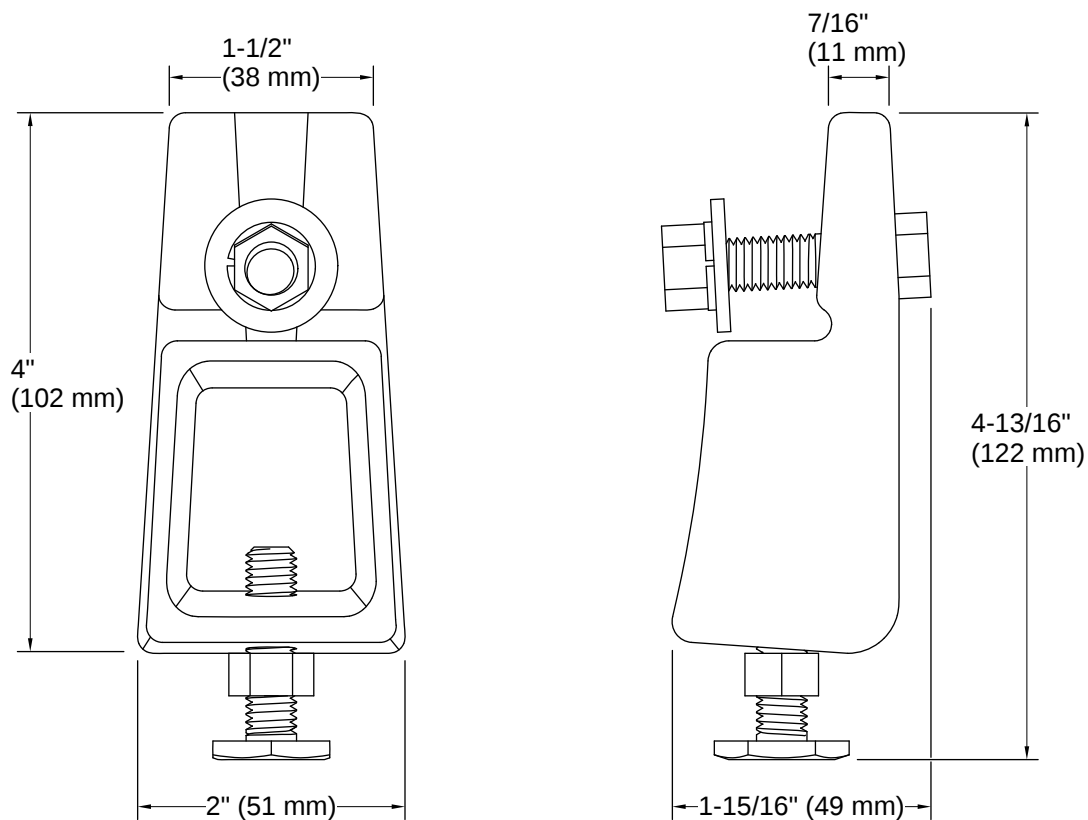

Installation Notes

Install this product according to the installation instructions.