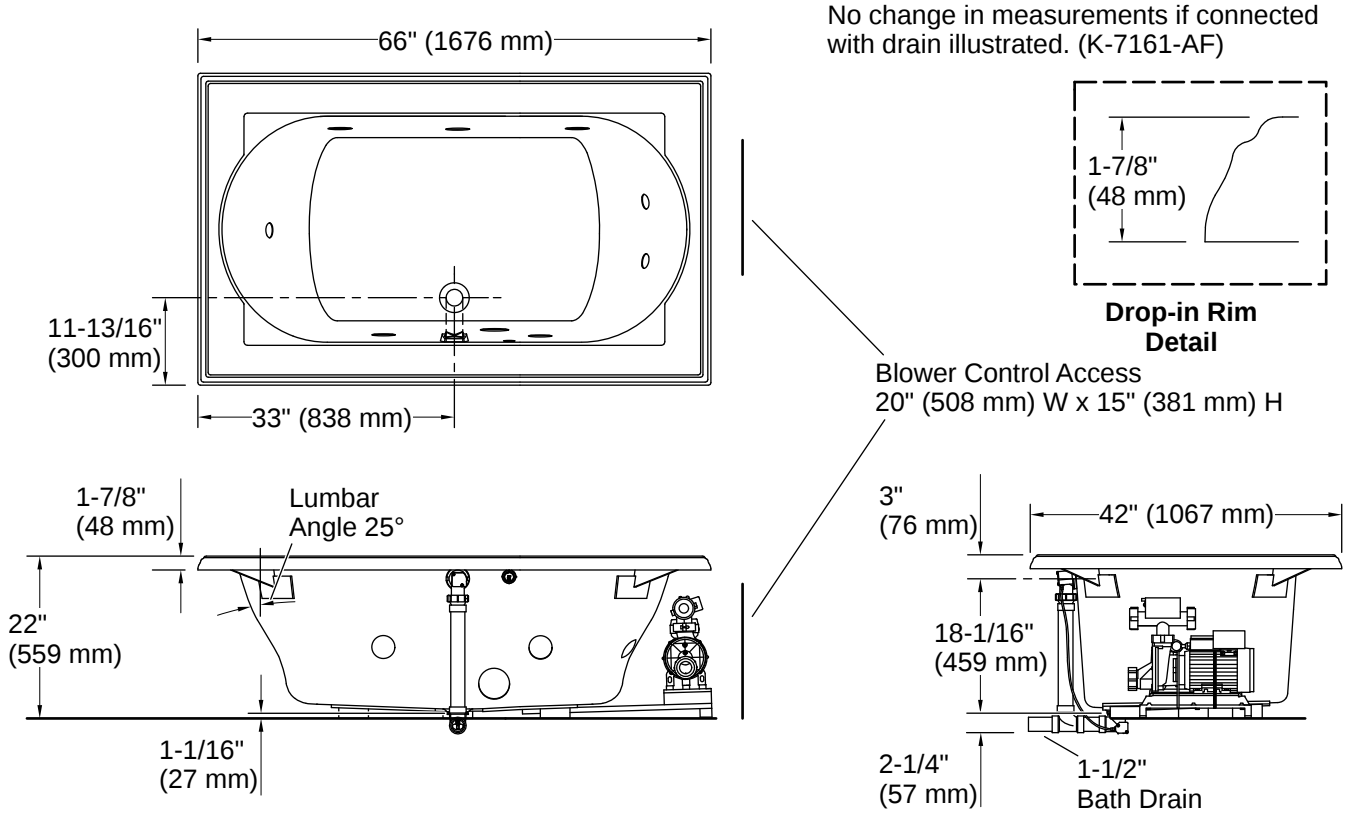

Installation

- Drop-in
- Rear center drain

Installation Notes

Install this product according to the installation instructions.

Measure your actual product for rough-in details.
The hot water supply should be 70% of the capacity of the bath or greater. Installations will vary.